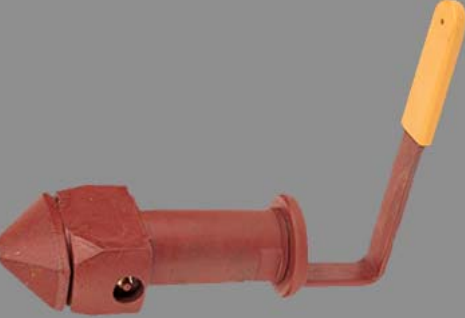

Trailer Twist locks

Part No. :	122015
Material:	Steel
Surface treatment:	Painting

Trailer Twist locks

Part No. :	122016
Material:	Steel
Surface treatment:	Painting

Trailer Twist locks

Part No. :	122017
Material:	Steel
Surface treatment:	Painting

Trailer Twist locks

Part No. :	122016-1
Material:	Steel
Surface treatment:	Painting

Trailer Twist locks

122018

122019

122100

122110

TEL:+86 21 56685622 FAX:+86 21 66519637