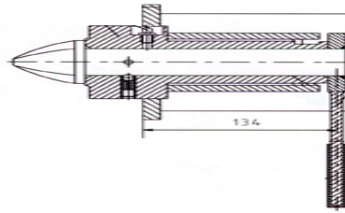

Trailer Twist locks

Part No. :	122015
Material:	Steel
Surface treatment:	Painting

Trailer Twist locks

Part No. :	122016
Material:	Steel
Surface treatment:	Painting

Trailer Twist locks

Part No. :	122017
Material:	Steel
Surface treatment:	Painting

Trailer Twist locks

Part No. :	122016-1
Material:	Steel
Surface treatment:	Painting

Trailer Twist locks

122018

122019

122100

122110

TEL:+86 21 56685622 FAX:+86 21 66519637