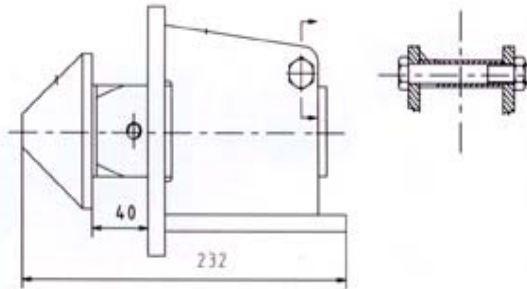

Trailer Twist locks

Part No. :	122015
Material:	Steel
Surface treatment:	Painting

Trailer Twist locks

Part No. :	122016
Material:	Steel
Surface treatment:	Painting

Trailer Twist locks

Part No. :	122017
Material:	Steel
Surface treatment:	Painting

Trailer Twist locks

Part No. :	122016-1
Material:	Steel
Surface treatment:	Painting

Trailer Twist locks

122018

122019

122100

122110

TEL:+86 21 56685622 FAX:+86 21 66519637