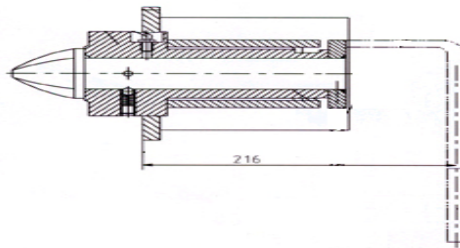

Trailer Twist locks

Part No. :	122015
Material:	Steel
Surface treatment:	Painting

Trailer Twist locks

Part No. :	122016
Material:	Steel
Surface treatment:	Painting

Trailer Twist locks

Part No. :	122017
Material:	Steel
Surface treatment:	Painting

Trailer Twist locks

Part No. :	122016-1
Material:	Steel
Surface treatment:	Painting

Trailer Twist locks

122018

122019

122100

122110

TEL:+86 21 56685622 FAX:+86 21 66519637