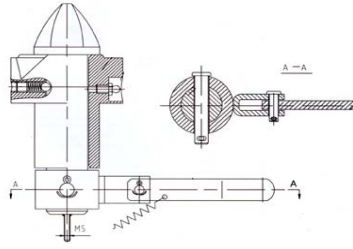

Trailer Twist locks

Part No. :	122015
Material:	Steel
Surface treatment:	Painting

Trailer Twist locks

Part No. :	122016
Material:	Steel
Surface treatment:	Painting

Trailer Twist locks

Part No. :	122017
Material:	Steel
Surface treatment:	Painting

Trailer Twist locks

Part No. :	122016-1
Material:	Steel
Surface treatment:	Painting

Trailer Twist locks

122018

122019

122100

122110

TEL:+86 21 56685622 FAX:+86 21 66519637