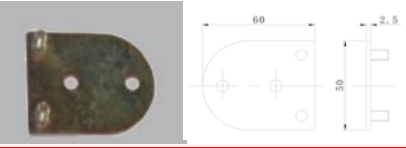

Food-handling Truck Rolling Shutter Doors

Root Plug

Part No. 100001
Material: Steel
Weight: 0.882KG

Winding Plug

Part No. 100002
Material: Steel
Weight: 0.882KG

Hinge Clamp

Part No. 101307
Material: Steel
Weight: 0.054KG

Hinge Clamp

Part No. 103303
Material: Steel
Weight: 0.17KG

Door Track

Part No. 101402
Material: Steel

Door Track

Part No. 101403
Material: Steel

Handle

Part No. 081003
Material: Zinc
Weight: 0.366KG