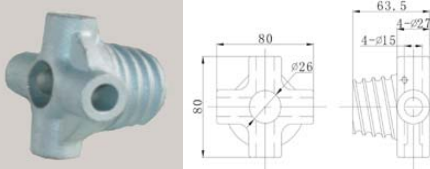

Food-handling Truck Rolling Shutter Doors

Root Plug

Part No. 100001
Material: Steel
Weight: 0.882KG

Winding Plug

Part No. 100002
Material: Steel
Weight: 0.882KG

Hinge Clamp

Part No. 101307
Material: Steel
Weight: 0.054KG

Hinge Clamp

Part No. 103303
Material: Steel
Weight: 0.17KG

Door Track

Part No. 101402
Material: Steel

Door Track

Part No. 101403
Material: Steel

Handle

Part No. 081003
Material: Zinc
Weight: 0.366KG

Roller Ball Bearing

Part No. 031003
Material: Steel&Nylon
Weight: 0.115KG