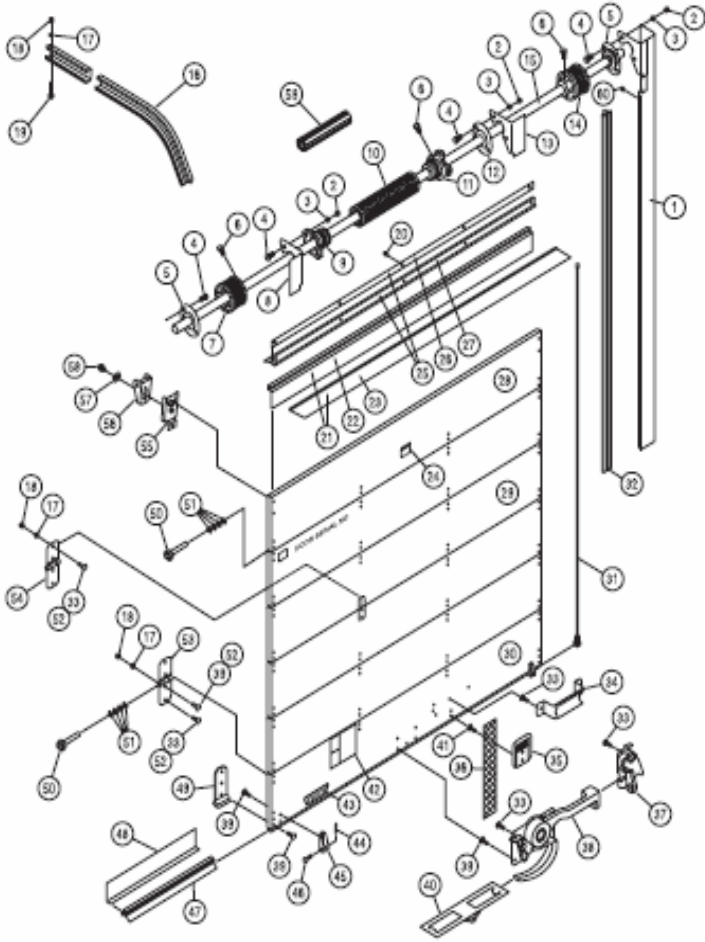

Food-handling Truck Rolling Shutter Doors

Root Plug

Part No. 100001
Material: Steel
Weight: 0.882KG

Winding Plug

Part No. 100002
Material: Steel
Weight: 0.882KG

Hinge Clamp

Part No. 101307
Material: Steel
Weight: 0.054KG

Hinge Clamp

Part No. 103303
Material: Steel
Weight: 0.17KG

Door Track

Part No. 101402
Material: Steel

Door Track

Part No. 101403
Material: Steel

Handle

Part No. 081003
Material: Zinc
Weight: 0.366KG

Roller Ball Bearing

Part No. 031003
Material: Steel&Nylon
Weight: 0.115KG