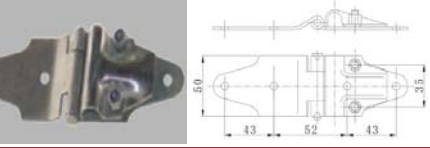

Food-handling Truck Rolling Shutter Doors

Root Plug

Part No. 100001
Material: Steel
Weight: 0.882KG

Winding Plug

Part No. 100002
Material: Steel
Weight: 0.882KG

Hinge Clamp

Part No. 101307
Material: Steel
Weight: 0.054KG

Hinge Clamp

Part No. 103303
Material: Steel
Weight: 0.17KG

Door Track

Part No. 101402
Material: Steel

Door Track

Part No. 101403
Material: Steel

Handle

Part No. 081003
Material: Zinc
Weight: 0.366KG

Roller Ball Bearing

Part No. 031003
Material: Steel&Nylon
Weight: 0.115KG