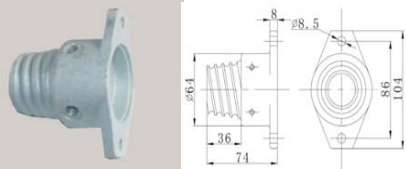

Food-handling Truck Rolling Shutter Doors

Root Plug

Part No. 100001
Material: Steel
Weight: 0.882KG

Winding Plug

Part No. 100002
Material: Steel
Weight: 0.882KG

Hinge Clamp

Part No. 101307
Material: Steel
Weight: 0.054KG

Hinge Clamp

Part No. 103303
Material: Steel
Weight: 0.17KG

Door Track

Part No. 101402
Material: Steel

Door Track

Part No. 101403
Material: Steel

Handle

Part No. 081003
Material: Zinc
Weight: 0.366KG

Roller Ball Bearing

Part No. 031003
Material: Steel&Nylon
Weight: 0.115KG