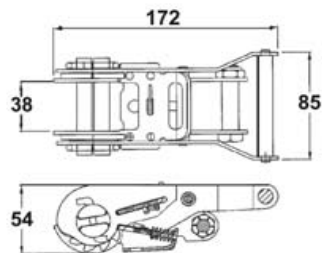

Adjustable Ratchet Buckles

Part No.	022022
Material	Steel
Weight	0.386KG
Surface treatment	Yellow zinc plated
1-1/2" RATCHET BUCKLE W/WIDE HANDLE, CAP. 4000KGS	

Adjustable Ratchet Buckles

Part No.	022023
Material	Steel
Weight	0.56KG
Surface treatment	Yellow zinc plated
1-1/2" RATCHET BUCKLE W/STANDARD HANDLE CAP. 2000KGS	

Adjustable Ratchet Buckles

Part No.	022024
Material	Steel
Weight	0.356KG
Surface treatment	Painting
1-1/2" RATCHET BUCKLE W/WIDE HANDLE, CAP. 2000KGS	

Adjustable Ratchet Buckles

Part No.	022025
Material	Steel
Weight	0.326KG
Surface treatment	Painting
2" RATCHET BUCKLE W/HOOK, CAP. 3000 KGS	

Adjustable Ratchet Buckles

Part No.	022026
Material	Steel
Weight	1.256KG
Surface treatment	Yellow zinc plated
2" EXTRALONG&WIDE HANDLE RATCHET, CAP. 5000 KGS	

TEL:+86 21 56685622

FAX:+86 21 66519637

E-mail:truckbodyfittings@gmail.com