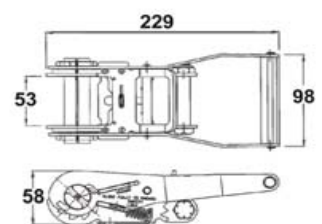

Adjustable Ratchet Buckles

Part No.	022022
Material	Steel
Weight	0.386KG
Surface treatment	Yellow zinc plated
1-1/2" RATCHET BUCKLE W/WIDE HANDLE, CAP. 4000KGS	

Adjustable Ratchet Buckles

Part No.	022023
Material	Steel
Weight	0.56KG
Surface treatment	Yellow zinc plated
1-1/2" RATCHET BUCKLE W/STANDARD HANDLE CAP. 2000KGS	

Adjustable Ratchet Buckles

Part No.	022024
Material	Steel
Weight	0.356KG
Surface treatment	Painting
1-1/2" RATCHET BUCKLE W/WIDE HANDLE, CAP. 2000KGS	

Adjustable Ratchet Buckles

Part No.	022025
Material	Steel
Weight	0.326KG
Surface treatment	Painting
2" RATCHET BUCKLE W/HOOK, CAP. 3000 KGS	

Adjustable Ratchet Buckles

Part No.	022026
Material	Steel
Weight	1.256KG
Surface treatment	Yellow zinc plated
2" EXTRALONG&WIDE HANDLE RATCHET, CAP. 5000 KGS	

TEL:+86 21 56685622

FAX:+86 21 66519637

E-mail:truckbodyfittings@gmail.com