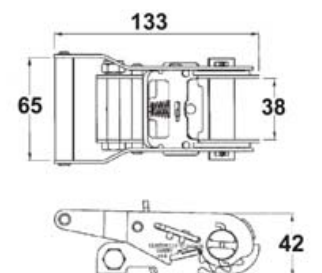

Adjustable Ratchet Buckles

Part No.	022022
Material	Steel
Weight	0.386KG
Surface treatment	Yellow zinc plated
1-1/2" RATCHET BUCKLE W/WIDE HANDLE, CAP. 4000KGS	

Adjustable Ratchet Buckles

Part No.	022023
Material	Steel
Weight	0.56KG
Surface treatment	Yellow zinc plated
1-1/2" RATCHET BUCKLE W/STANDARD HANDLE CAP. 2000KGS	

Adjustable Ratchet Buckles

Part No.	022024
Material	Steel
Weight	0.356KG
Surface treatment	Painting
1-1/2" RATCHET BUCKLE W/WIDE HANDLE, CAP. 2000KGS	

Adjustable Ratchet Buckles

Part No.	022025
Material	Steel
Weight	0.326KG
Surface treatment	Painting
2" RATCHET BUCKLE W/HOOK, CAP. 3000 KGS	

Adjustable Ratchet Buckles

Part No.	022026
Material	Steel
Weight	1.256KG
Surface treatment	Yellow zinc plated
2" EXTRALONG&WIDE HANDLE RATCHET, CAP. 5000 KGS	

TEL:+86 21 56685622

FAX:+86 21 66519637

E-mail:truckbodyfittings@gmail.com