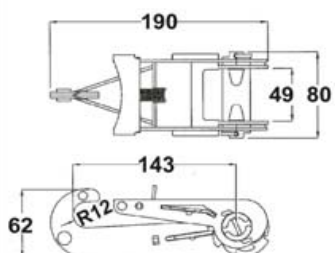

Adjustable Ratchet Buckles

Part No.	022022
Material	Steel
Weight	0.386KG
Surface treatment	Yellow zinc plated
1-1/2" RATCHET BUCKLE W/WIDE HANDLE, CAP. 4000KGS	

Adjustable Ratchet Buckles

Part No.	022023
Material	Steel
Weight	0.56KG
Surface treatment	Yellow zinc plated
1-1/2" RATCHET BUCKLE W/STANDARD HANDLE CAP. 2000KGS	

Adjustable Ratchet Buckles

Part No.	022024
Material	Steel
Weight	0.356KG
Surface treatment	Painting
1-1/2" RATCHET BUCKLE W/WIDE HANDLE, CAP. 2000KGS	

Adjustable Ratchet Buckles

Part No.	022025
Material	Steel
Weight	0.326KG
Surface treatment	Painting
2" RATCHET BUCKLE W/HOOK, CAP. 3000 KGS	

Adjustable Ratchet Buckles

Part No.	022026
Material	Steel
Weight	1.256KG
Surface treatment	Yellow zinc plated
2" EXTRALONG&WIDE HANDLE RATCHET, CAP. 5000 KGS	

TEL:+86 21 56685622

FAX:+86 21 66519637

E-mail:truckbodyfittings@gmail.com