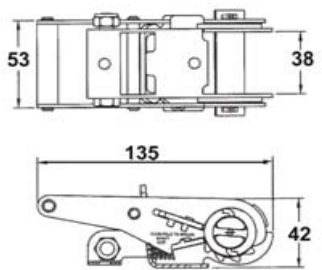

Adjustable Ratchet Buckles

Part No.	022022
Material	Steel
Weight	0.386KG
Surface treatment	Yellow zinc plated
1-1/2" RATCHET BUCKLE W/WIDE HANDLE, CAP. 4000KGS	

Adjustable Ratchet Buckles

Part No.	022023
Material	Steel
Weight	0.56KG
Surface treatment	Yellow zinc plated
1-1/2" RATCHET BUCKLE W/STANDARD HANDLE CAP. 2000KGS	

Adjustable Ratchet Buckles

Part No.	022024
Material	Steel
Weight	0.356KG
Surface treatment	Painting
1-1/2" RATCHET BUCKLE W/WIDE HANDLE, CAP. 2000KGS	

Adjustable Ratchet Buckles

Part No.	022025
Material	Steel
Weight	0.326KG
Surface treatment	Painting
2" RATCHET BUCKLE W/HOOK, CAP. 3000 KGS	

Adjustable Ratchet Buckles

Part No.	022026
Material	Steel
Weight	1.256KG
Surface treatment	Yellow zinc plated
2" EXTRALONG&WIDE HANDLE RATCHET, CAP. 5000 KGS	

TEL:+86 21 56685622

FAX:+86 21 66519637

E-mail:truckbodyfittings@gmail.com