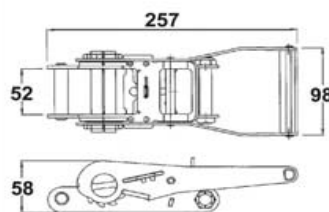

Adjustable Ratchet Buckles

Part No. :	022027
Material:	Steel
Weight:	1.456KG
Surface treatment:	Yellow zinc plated
2" RATCHET LONG/WIDE HANDLE WITH ONE WAY BUCKLE	

Adjustable Ratchet Buckles

Part No.	022028
Material	Steel
Weight	1.65KG
Surface treatment	Painting
2" EXTRA LONG&WIDE HANDLE RATCHET, CAP. 5000 KGS	

Adjustable Ratchet Buckles

Part No.	022029
Material	Steel
Weight	1.306KG
Surface treatment	Yellow zinc plated
2" RATCHET BUCKLE PLASTIC HANDLE, CAP. 5000KGS	

Adjustable Ratchet Buckles

Part No.	022030
Material	Steel
Weight	0.86KG
Surface treatment	Yellow zinc plated
2" RATCHET BUCKLE W/STANDARD HANDLE, CAP. 2000 KGS	

Adjustable Ratchet Buckles

Part No.	022031
Material	Steel
Weight	0.92KG
Surface treatment	Yellow zinc plated
2" RATCHET BUCKLE W/WIDE HANDLE, CAP. 2000KGS	

TEL:+86 21 56685622

FAX:+86 21 66519637

E-mail:truckbodyfittings@gmail.com