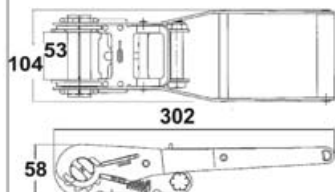

Adjustable Ratchet Buckles

Part No. :	022027
Material:	Steel
Weight:	1.456KG
Surface treatment:	Yellow zinc plated
2" RATCHET LONG/WIDE HANDLE WITH ONE WAY BUCKLE	

Adjustable Ratchet Buckles

Part No.	022028
Material	Steel
Weight	1.65KG
Surface treatment	Painting
2" EXTRA LONG&WIDE HANDLE RATCHET, CAP. 5000 KGS	

Adjustable Ratchet Buckles

Part No.	022029
Material	Steel
Weight	1.306KG
Surface treatment	Yellow zinc plated
2" RATCHET BUCKLE PLASTIC HANDLE, CAP. 5000KGS	

Adjustable Ratchet Buckles

Part No.	022030
Material	Steel
Weight	0.86KG
Surface treatment	Yellow zinc plated
2" RATCHET BUCKLE W/STANDARD HANDLE, CAP. 2000 KGS	

Adjustable Ratchet Buckles

Part No.	022031
Material	Steel
Weight	0.92KG
Surface treatment	Yellow zinc plated
2" RATCHET BUCKLE W/WIDE HANDLE, CAP. 2000KGS	

TEL:+86 21 56685622

FAX:+86 21 66519637

E-mail:truckbodyfittings@gmail.com