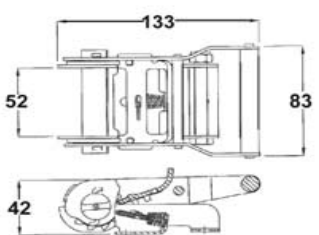

Adjustable Ratchet Buckles

Part No. :	022027
Material:	Steel
Weight:	1.456KG
Surface treatment:	Yellow zinc plated
2" RATCHET LONG/WIDE HANDLE WITH ONE WAY BUCKLE	

Adjustable Ratchet Buckles

Part No.	022028
Material	Steel
Weight	1.65KG
Surface treatment	Painting
2" EXTRA LONG&WIDE HANDLE RATCHET, CAP. 5000 KGS	

Adjustable Ratchet Buckles

Part No.	022029
Material	Steel
Weight	1.306KG
Surface treatment	Yellow zinc plated
2" RATCHET BUCKLE PLASTIC HANDLE, CAP. 5000KGS	

Adjustable Ratchet Buckles

Part No.	022030
Material	Steel
Weight	0.86KG
Surface treatment	Yellow zinc plated
2" RATCHET BUCKLE W/STANDARD HANDLE, CAP. 2000 KGS	

Adjustable Ratchet Buckles

Part No.	022031
Material	Steel
Weight	0.92KG
Surface treatment	Yellow zinc plated
2" RATCHET BUCKLE W/WIDE HANDLE, CAP. 2000KGS	

TEL:+86 21 56685622

FAX:+86 21 66519637

E-mail:truckbodyfittings@gmail.com