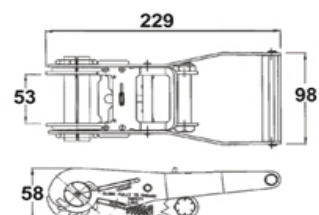

Adjustable Ratchet Buckles

Part No. :	022027
Material:	Steel
Weight:	1.456KG
Surface treatment:	Yellow zinc plated
2" RATCHET LONG/WIDE HANDLE WITH ONE WAY BUCKLE	

Adjustable Ratchet Buckles

Part No.	022028
Material	Steel
Weight	1.65KG
Surface treatment	Painting
2" EXTRA LONG&WIDE HANDLE RATCHET, CAP. 5000 KGS	

Adjustable Ratchet Buckles

Part No.	022029
Material	Steel
Weight	1.306KG
Surface treatment	Yellow zinc plated
2" RATCHET BUCKLE PLASTIC HANDLE, CAP. 5000KGS	

Adjustable Ratchet Buckles

Part No.	022030
Material	Steel
Weight	0.86KG
Surface treatment	Yellow zinc plated
2" RATCHET BUCKLE W/STANDARD HANDLE, CAP. 2000 KGS	

Adjustable Ratchet Buckles

Part No.	022031
Material	Steel
Weight	0.92KG
Surface treatment	Yellow zinc plated
2" RATCHET BUCKLE W/WIDE HANDLE, CAP. 2000KGS	

TEL:+86 21 56685622

FAX:+86 21 66519637

E-mail:truckbodyfittings@gmail.com