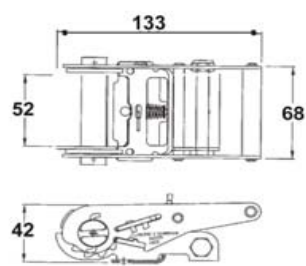

Adjustable Ratchet Buckles

Part No. :	022027
Material:	Steel
Weight:	1.456KG
Surface treatment:	Yellow zinc plated
2" RATCHET LONG/WIDE HANDLE WITH ONE WAY BUCKLE	

Adjustable Ratchet Buckles

Part No.	022028
Material	Steel
Weight	1.65KG
Surface treatment	Painting
2" EXTRA LONG&WIDE HANDLE RATCHET, CAP. 5000 KGS	

Adjustable Ratchet Buckles

Part No.	022029
Material	Steel
Weight	1.306KG
Surface treatment	Yellow zinc plated
2" RATCHET BUCKLE PLASTIC HANDLE, CAP. 5000KGS	

Adjustable Ratchet Buckles

Part No.	022030
Material	Steel
Weight	0.86KG
Surface treatment	Yellow zinc plated
2" RATCHET BUCKLE W/STANDARD HANDLE, CAP. 2000 KGS	

Adjustable Ratchet Buckles

Part No.	022031
Material	Steel
Weight	0.92KG
Surface treatment	Yellow zinc plated
2" RATCHET BUCKLE W/WIDE HANDLE, CAP. 2000KGS	

TEL:+86 21 56685622

FAX:+86 21 66519637

E-mail:truckbodyfittings@gmail.com