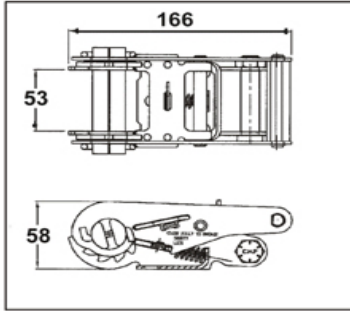

Adjustable Ratchet Buckles

Part No.	022032
Material	Steel
Weight	0.64KG
Surface treatment	Painting
2" RATCHET BUCKLE W/SHORT HANDLE, CAP. 5000 KGS	

Adjustable Ratchet Buckles

Part No.	022033
Material	Steel
Weight	0.64KG
Surface treatment	Painting
2" RATCHET BUCKLE OLIVE DRAB ZINC CAP. 5000 KGS	

Adjustable Ratchet Buckles

Part No.	022034
Material	Steel
Weight	1.76KG
Surface treatment	Yellow zinc plated
3" RATCHET BUCKLE W/LONG HANDLE, CAP. 10000 KGS	

Adjustable Ratchet Buckles

Part No.	022035
Material	Steel
Weight	1.056KG
Surface treatment	Painting
3" RATCHET BUCKLE W/SHORT HANDLE, CAP. 6818 KGS	

Adjustable Ratchet Buckles

Part No.	022036
Material	Steel
Weight	1.886KG
Surface treatment	Yellow zinc plated
4" RATCHET BUCKLEW/LONGHANKLE, CAP. 10000 KGS	