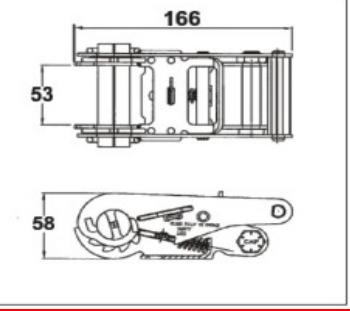

Adjustable Ratchet Buckles

Part No.	022032
Material	Steel
Weight	0.64KG
Surface treatment	Painting
2" RATCHET BUCKLE W/SHORT HANDLE, CAP. 5000 KGS	

Adjustable Ratchet Buckles

Part No.	022033
Material	Steel
Weight	0.64KG
Surface treatment	Painting
2" RATCHET BUCKLE OLIVE DRAB ZINC CAP. 5000 KGS	

Adjustable Ratchet Buckles

Part No.	022034
Material	Steel
Weight	1.76KG
Surface treatment	Yellow zinc plated
3" RATCHET BUCKLE W/LONG HANDLE, CAP. 10000 KGS	

Adjustable Ratchet Buckles

Part No.	022035
Material	Steel
Weight	1.056KG
Surface treatment	Painting
3" RATCHET BUCKLE W/SHORT HANDLE, CAP. 6818 KGS	

Adjustable Ratchet Buckles

Part No.	022036
Material	Steel
Weight	1.886KG
Surface treatment	Yellow zinc plated
4" RATCHET BUCKLEW/LONGHANKLE, CAP. 10000 KGS	