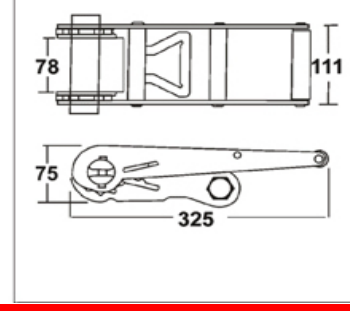

Adjustable Ratchet Buckles

Part No.	022032
Material	Steel
Weight	0.64KG
Surface treatment	Painting
2" RATCHET BUCKLE W/SHORT HANDLE, CAP. 5000 KGS	

Adjustable Ratchet Buckles

Part No.	022033
Material	Steel
Weight	0.64KG
Surface treatment	Painting
2" RATCHET BUCKLE OLIVE DRAB ZINC CAP. 5000 KGS	

Adjustable Ratchet Buckles

Part No.	022034
Material	Steel
Weight	1.76KG
Surface treatment	Yellow zinc plated
3" RATCHET BUCKLE W/LONG HANDLE, CAP. 10000 KGS	

Adjustable Ratchet Buckles

Part No.	022035
Material	Steel
Weight	1.056KG
Surface treatment	Painting
3" RATCHET BUCKLE W/SHORT HANDLE, CAP. 6818 KGS	

Adjustable Ratchet Buckles

Part No.	022036
Material	Steel
Weight	1.886KG
Surface treatment	Yellow zinc plated
4" RATCHET BUCKLEW/LONGHANKLE, CAP. 10000 KGS	