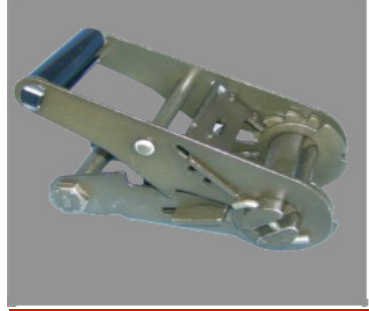

Adjustable Ratchet Buckles

Part No.	022032
Material	Steel
Weight	0.64KG
Surface treatment	Painting
2" RATCHET BUCKLE W/SHORT HANDLE, CAP. 5000 KGS	

Adjustable Ratchet Buckles

Part No.	022033
Material	Steel
Weight	0.64KG
Surface treatment	Painting
2" RATCHET BUCKLE OLIVE DRAB ZINC CAP. 5000 KGS	

Adjustable Ratchet Buckles

Part No.	022034
Material	Steel
Weight	1.76KG
Surface treatment	Yellow zinc plated
3" RATCHET BUCKLE W/LONG HANDLE, CAP. 10000 KGS	

Adjustable Ratchet Buckles

Part No.	022035
Material	Steel
Weight	1.056KG
Surface treatment	Painting
3" RATCHET BUCKLE W/SHORT HANDLE, CAP. 6818 KGS	

Adjustable Ratchet Buckles

Part No.	022036
Material	Steel
Weight	1.886KG
Surface treatment	Yellow zinc plated
4" RATCHET BUCKLEW/LONGHANKLE, CAP. 10000 KGS	