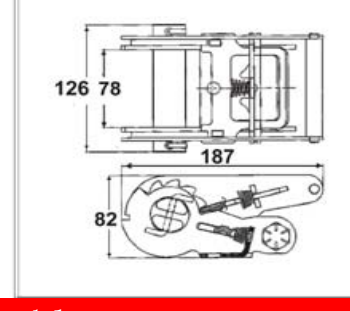

Adjustable Ratchet Buckles

Part No.	022032
Material	Steel
Weight	0.64KG
Surface treatment	Painting
2" RATCHET BUCKLE W/SHORT HANDLE, CAP. 5000 KGS	

Adjustable Ratchet Buckles

Part No.	022033
Material	Steel
Weight	0.64KG
Surface treatment	Painting
2" RATCHET BUCKLE OLIVE DRAB ZINC CAP. 5000 KGS	

Adjustable Ratchet Buckles

Part No.	022034
Material	Steel
Weight	1.76KG
Surface treatment	Yellow zinc plated
3" RATCHET BUCKLE W/LONG HANDLE, CAP. 10000 KGS	

Adjustable Ratchet Buckles

Part No.	022035
Material	Steel
Weight	1.056KG
Surface treatment	Painting
3" RATCHET BUCKLE W/SHORT HANDLE, CAP. 6818 KGS	

Adjustable Ratchet Buckles

Part No.	022036
Material	Steel
Weight	1.886KG
Surface treatment	Yellow zinc plated
4" RATCHET BUCKLEW/LONGHANKLE, CAP. 10000 KGS	