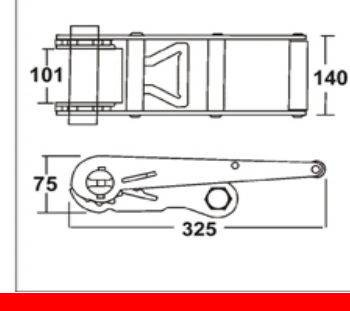

Adjustable Ratchet Buckles

Part No.	022032
Material	Steel
Weight	0.64KG
Surface treatment	Painting
2" RATCHET BUCKLE W/SHORT HANDLE, CAP. 5000 KGS	

Adjustable Ratchet Buckles

Part No.	022033
Material	Steel
Weight	0.64KG
Surface treatment	Painting
2" RATCHET BUCKLE OLIVE DRAB ZINC CAP. 5000 KGS	

Adjustable Ratchet Buckles

Part No.	022034
Material	Steel
Weight	1.76KG
Surface treatment	Yellow zinc plated
3" RATCHET BUCKLE W/LONG HANDLE, CAP. 10000 KGS	

Adjustable Ratchet Buckles

Part No.	022035
Material	Steel
Weight	1.056KG
Surface treatment	Painting
3" RATCHET BUCKLE W/SHORT HANDLE, CAP. 6818 KGS	

Adjustable Ratchet Buckles

Part No.	022036
Material	Steel
Weight	1.886KG
Surface treatment	Yellow zinc plated
4" RATCHET BUCKLEW/LONGHANKLE, CAP. 10000 KGS	