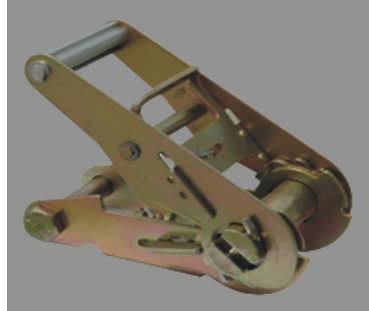

Adjustable Ratchet Buckles

Part No.	022032
Material	Steel
Weight	0.64KG
Surface treatment	Painting
2" RATCHET BUCKLE W/SHORT HANDLE, CAP. 5000 KGS	

Adjustable Ratchet Buckles

Part No.	022033
Material	Steel
Weight	0.64KG
Surface treatment	Painting
2" RATCHET BUCKLE OLIVE DRAB ZINC CAP. 5000 KGS	

Adjustable Ratchet Buckles

Part No.	022034
Material	Steel
Weight	1.76KG
Surface treatment	Yellow zinc plated
3" RATCHET BUCKLE W/LONG HANDLE, CAP. 10000 KGS	

Adjustable Ratchet Buckles

Part No.	022035
Material	Steel
Weight	1.056KG
Surface treatment	Painting
3" RATCHET BUCKLE W/SHORT HANDLE, CAP. 6818 KGS	

Adjustable Ratchet Buckles

Part No.	022036
Material	Steel
Weight	1.886KG
Surface treatment	Yellow zinc plated
4" RATCHET BUCKLEW/LONGHANKLE, CAP. 10000 KGS	