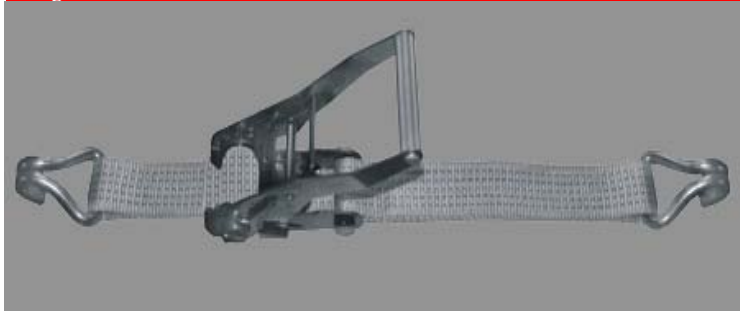

Adjustable Ratchet Buckles

| | |
|---|--------------------|
| Part No. | 022037 |
| Material | Steel |
| Weight | 0.64KG |
| Surface treatment | Yellow zinc plated |
| 2 " RATCHETLONG/WIDE HANDLE WITH ONE WAY BUCKLE | |

Adjustable Ratchet Buckles

| | |
|---|--------------------|
| Part No. | 022014 |
| Material | Steel |
| Weight | 0.24KG |
| Surface treatment | Yellow zinc plated |
| 1"LIGHT DUTY RATCHET BUCKLE W/SQUARE HANDLE, CAP. 1000KGS | |

Adjustable Ratchet Buckles

| | |
|---|-----------------|
| Part No. | 022014-In |
| Material | Stainless steel |
| Weight | 0.24KG |
| Surface treatment | Polished |
| 3" RATCHET BUCKLE W/LONG HANDLE, CAP. 10000 KGS | |

Adjustable Ratchet Buckles

| | |
|---|--------|
| Part No. | 022010 |
| Adjustable ratchet buchles can be a lot of choice | |
| There ratchet strap color and width of choice | |
| Length can be customized | |
| May choose to hook | |