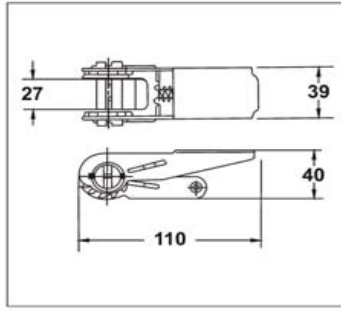

Adjustable Ratchet Buckles

| | |
|---|--------------------|
| Part No. | 022037 |
| Material | Steel |
| Weight | 0.64KG |
| Surface treatment | Yellow zinc plated |
| 2 " RATCHETLONG/WIDE HANDLE WITH ONE WAY BUCKLE | |

Adjustable Ratchet Buckles

| | |
|---|--------------------|
| Part No. | 022014 |
| Material | Steel |
| Weight | 0.24KG |
| Surface treatment | Yellow zinc plated |
| 1"LIGHT DUTY RATCHET BUCKLE W/SQUARE HANDLE, CAP. 1000KGS | |

Adjustable Ratchet Buckles

| | |
|---|-----------------|
| Part No. | 022014-In |
| Material | Stainless steel |
| Weight | 0.24KG |
| Surface treatment | Polished |
| 3" RATCHET BUCKLE W/LONG HANDLE, CAP. 10000 KGS | |