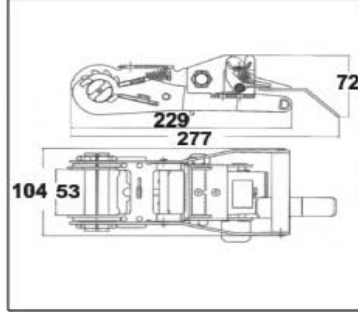

Adjustable Ratchet Buckles

| | |
|---|--------------------|
| Part No. | 022037 |
| Material | Steel |
| Weight | 0.64KG |
| Surface treatment | Yellow zinc plated |
| 2 " RATCHETLONG/WIDE HANDLE WITH ONE WAY BUCKLE | |

Adjustable Ratchet Buckles

| | |
|---|--------------------|
| Part No. | 022014 |
| Material | Steel |
| Weight | 0.24KG |
| Surface treatment | Yellow zinc plated |
| 1"LIGHT DUTY RATCHET BUCKLE W/SQUARE HANDLE, CAP. 1000KGS | |

Adjustable Ratchet Buckles

| | |
|---|-----------------|
| Part No. | 022014-In |
| Material | Stainless steel |
| Weight | 0.24KG |
| Surface treatment | Polished |
| 3" RATCHET BUCKLE W/LONG HANDLE, CAP. 10000 KGS | |

Adjustable Ratchet Buckles

| | |
|---|--------|
| Part No. | 022010 |
| Adjustable ratchet buchles can be a lot of choice | |
| There ratchet strap color and width of choice | |
| Length can be customized | |
| May choose to hook | |