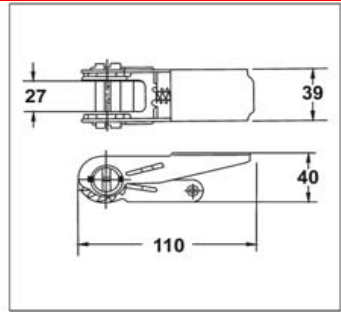

Adjustable Ratchet Buckles

| | |
|---|--------------------|
| Part No. | 022037 |
| Material | Steel |
| Weight | 0.64KG |
| Surface treatment | Yellow zinc plated |
| 2 " RATCHETLONG/WIDE HANDLE WITH ONE WAY BUCKLE | |

Adjustable Ratchet Buckles

| | |
|---|--------------------|
| Part No. | 022014 |
| Material | Steel |
| Weight | 0.24KG |
| Surface treatment | Yellow zinc plated |
| 1"LIGHT DUTY RATCHET BUCKLE W/SQUARE HANDLE, CAP. 1000KGS | |

Adjustable Ratchet Buckles

| | |
|---|-----------------|
| Part No. | 022014-In |
| Material | Stainless steel |
| Weight | 0.24KG |
| Surface treatment | Polished |
| 3" RATCHET BUCKLE W/LONG HANDLE, CAP. 10000 KGS | |