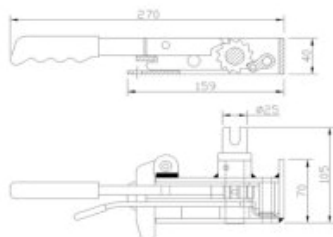

Ratchet Buckles

Part No.	208301 R/208301 L
Material:	Steel
Weight:	1.86KG
Surface treatment:	Yellow Zinc Plated

Ratchet Buckles

Part No.	208304
Material:	Steel
Weight:	2.536KG
Surface treatment:	Yellow Zinc Plated

Ratchet Buckles

Part No.	208305 R/208305 L
Material:	Steel
Weight:	1.98KG
Surface treatment:	Yellow Zinc Plated

Lashing Drums

Part No.	209001 R/209001 L
Material:	Steel
Weight:	2.12KG
Surface treatment:	Raw

Lashing Drums

Part No.	209002 R/209002 L
Material:	Steel
Weight:	2.695KG
Surface treatment:	Raw

Lashing Drums

Part No.	209003
Material:	Steel
Weight:	4.876KG
Surface treatment:	Raw

TEL: +86 21 56685622

FAX: +86 21 66519637