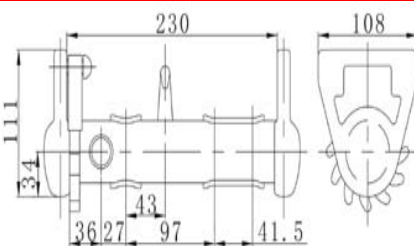

Ratchet Buckles

Part No.	208301 R/208301 L
Material:	Steel
Weight:	1.86KG
Surface treatment:	Yellow Zinc Plated

Ratchet Buckles

Part No.	208304
Material:	Steel
Weight:	2.536KG
Surface treatment:	Yellow Zinc Plated

Ratchet Buckles

Part No.	208305 R/208305 L
Material:	Steel
Weight:	1.98KG
Surface treatment:	Yellow Zinc Plated

Lashing Drums

Part No.	209001 R/209001 L
Material:	Steel
Weight:	2.12KG
Surface treatment:	Raw

Lashing Drums

Part No.	209002 R/209002 L
Material:	Steel
Weight:	2.695KG
Surface treatment:	Raw

Lashing Drums

Part No.	209003
Material:	Steel
Weight:	4.876KG
Surface treatment:	Raw

TEL: +86 21 56685622

FAX: +86 21 66519637