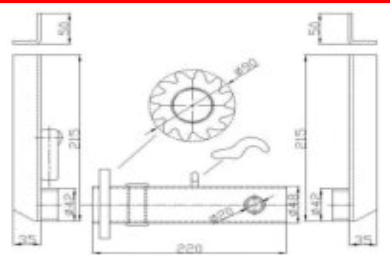

Ratchet Buckles

Part No.	208301 R/208301 L
Material:	Steel
Weight:	1.86KG
Surface treatment:	Yellow Zinc Plated

Ratchet Buckles

Part No.	208304
Material:	Steel
Weight:	2.536KG
Surface treatment:	Yellow Zinc Plated

Ratchet Buckles

Part No.	208305 R/208305 L
Material:	Steel
Weight:	1.98KG
Surface treatment:	Yellow Zinc Plated

Lashing Drums

Part No.	209001 R/209001 L
Material:	Steel
Weight:	2.12KG
Surface treatment:	Raw

Lashing Drums

Part No.	209002 R/209002 L
Material:	Steel
Weight:	2.695KG
Surface treatment:	Raw

Lashing Drums

Part No.	209003
Material:	Steel
Weight:	4.876KG
Surface treatment:	Raw

TEL: +86 21 56685622

FAX: +86 21 66519637