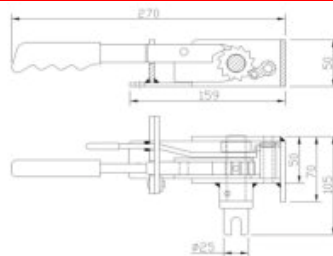

Ratchet Buckles

Part No.	208301 R/208301 L
Material:	Steel
Weight:	1.86KG
Surface treatment:	Yellow Zinc Plated

Ratchet Buckles

Part No.	208304
Material:	Steel
Weight:	2.536KG
Surface treatment:	Yellow Zinc Plated

Ratchet Buckles

Part No.	208305 R/208305 L
Material:	Steel
Weight:	1.98KG
Surface treatment:	Yellow Zinc Plated

Lashing Drums

Part No.	209001 R/209001 L
Material:	Steel
Weight:	2.12KG
Surface treatment:	Raw

Lashing Drums

Part No.	209002 R/209002 L
Material:	Steel
Weight:	2.695KG
Surface treatment:	Raw

Lashing Drums

Part No.	209003
Material:	Steel
Weight:	4.876KG
Surface treatment:	Raw

TEL: +86 21 56685622

FAX: +86 21 66519637