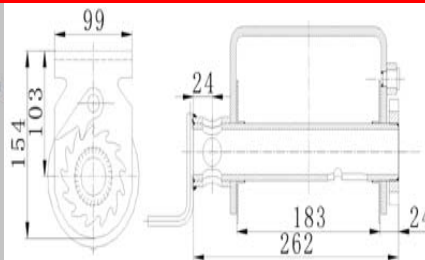

Ratchet Buckles

Part No.	208301 R/208301 L
Material:	Steel
Weight:	1.86KG
Surface treatment:	Yellow Zinc Plated

Ratchet Buckles

Part No.	208304
Material:	Steel
Weight:	2.536KG
Surface treatment:	Yellow Zinc Plated

Ratchet Buckles

Part No.	208305 R/208305 L
Material:	Steel
Weight:	1.98KG
Surface treatment:	Yellow Zinc Plated

Lashing Drums

Part No.	209001 R/209001 L
Material:	Steel
Weight:	2.12KG
Surface treatment:	Raw

Lashing Drums

Part No.	209002 R/209002 L
Material:	Steel
Weight:	2.695KG
Surface treatment:	Raw

Lashing Drums

Part No.	209003
Material:	Steel
Weight:	4.876KG
Surface treatment:	Raw

TEL: +86 21 56685622

FAX: +86 21 66519637