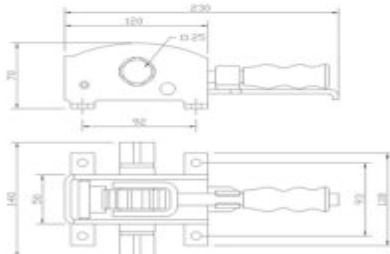

Ratchet Buckles

Part No.	208301 R/208301 L
Material:	Steel
Weight:	1.86KG
Surface treatment:	Yellow Zinc Plated

Ratchet Buckles

Part No.	208304
Material:	Steel
Weight:	2.536KG
Surface treatment:	Yellow Zinc Plated

Ratchet Buckles

Part No.	208305 R/208305 L
Material:	Steel
Weight:	1.98KG
Surface treatment:	Yellow Zinc Plated

Lashing Drums

Part No.	209001 R/209001 L
Material:	Steel
Weight:	2.12KG
Surface treatment:	Raw

Lashing Drums

Part No.	209002 R/209002 L
Material:	Steel
Weight:	2.695KG
Surface treatment:	Raw

Lashing Drums

Part No.	209003
Material:	Steel
Weight:	4.876KG
Surface treatment:	Raw

TEL: +86 21 56685622

FAX: +86 21 66519637