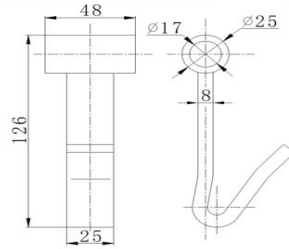

Hook

Part No: 023032-In Material: Stainless steel
 Weight: 0.124KG
 Surface treatment: Polished
 Breaking Load: 1500KG

Hook

Part No: 023033/023033-In
 Weight: 0.174KG/0.095KG
 Surface treatment: Zinc plated/Polished
 Breaking Load: 1500KG

Hook

Part No: 023034
 Material: Steel
 Weight: 0.332KG
 Surface treatment: Yellow zinc plated
 Breaking Load: 1500KG

Hook

Part No: 023035 Material: Steel
 Weight: 0.146KG Surface treatment: Zinc plated
 Breaking Load: 1500KG

Hook

Part No: 023036 Material: Steel
 Weight: 0.206KG Surface treatment: Zinc plated
 Breaking Load: 3000KG

Hanger Pin

023041

023042

023043

Buckle Seat

Part No: 023041
 Weight: 1.254KG
 Part No: 023042
 Weight: 1.3KG
 Part No: 023043
 Weight: 1.4KG