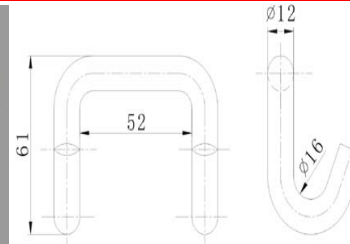

Hook

Part No: 023032-In Material: Stainless steel
 Weight: 0.124KG
 Surface treatment: Polished
 Breaking Load: 1500KG

Hook

Part No: 023033/023033-In
 Weight: 0.174KG/0.095KG
 Surface treatment: Zinc plated/Polished
 Breaking Load: 1500KG

Hook

Part No: 023034
 Material: Steel
 Weight: 0.332KG
 Surface treatment: Yellow zinc plated
 Breaking Load: 1500KG

Hook

Part No: 023035 Material: Steel
 Weight: 0.146KG Surface treatment: Zinc plated
 Breaking Load: 1500KG

Hook

Part No: 023036 Material: Steel
 Weight: 0.206KG Surface treatment: Zinc plated
 Breaking Load: 3000KG

Hanger Pin

023041

023042

023043

Buckle Seat

Part No: 023041
 Weight: 1.254KG
 Part No: 023042
 Weight: 1.3KG
 Part No: 023043
 Weight: 1.4KG