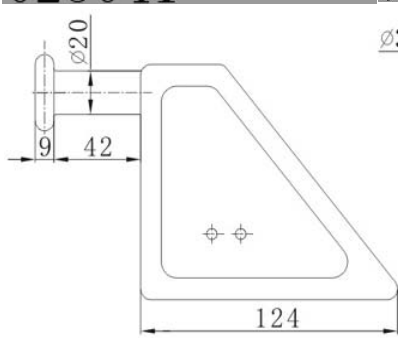

Hook

Part No: 023034
 Material: Steel
 Weight: 0.332KG
 Surface treatment: Yellow zinc plated
 Breaking Load: 1500KG

Hook

Part No: 023035 Material: Steel
 Weight: 0.146KG Surface treatment: Zinc plated
 Breaking Load: 1500KG

Hook

Part No: 023036 Material: Steel
 Weight: 0.206KG Surface treatment: Zinc plated
 Breaking Load: 3000KG

Hanger Pin

023041

023042

023043

Buckle Seat

Part No: 023041
 Weight: 1.254KG
 Part No: 023042
 Weight: 1.3KG
 Part No: 023043
 Weight: 1.4KG