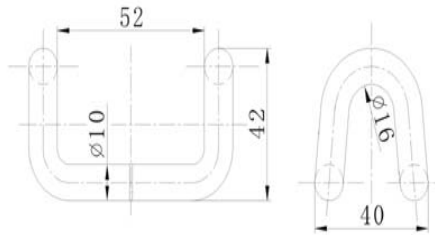

Hook

Part No: 023032-In Material: Stainless steel
 Weight: 0.124KG
 Surface treatment: Polished
 Breaking Load: 1500KG

Hook

Part No: 023033/023033-In
 Weight: 0.174KG/0.095KG
 Surface treatment: Zinc plated/Polished
 Breaking Load: 1500KG

Hook

Part No: 023034
 Material: Steel
 Weight: 0.332KG
 Surface treatment: Yellow zinc plated
 Breaking Load: 1500KG

Hook

Part No: 023035 Material: Steel
 Weight: 0.146KG Surface treatment: Zinc plated
 Breaking Load: 1500KG

Hook

Part No: 023036 Material: Steel
 Weight: 0.206KG Surface treatment: Zinc plated
 Breaking Load: 3000KG

Hanger Pin

023041

023042

023043

Buckle Seat

Part No: 023041
 Weight: 1.254KG
 Part No: 023042
 Weight: 1.3KG
 Part No: 023043
 Weight: 1.4KG