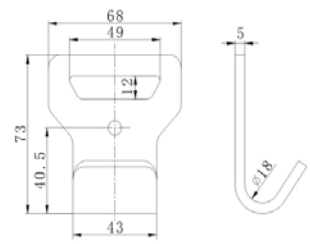

Hook

Part No: 023032-In Material: Stainless steel
 Weight: 0.124KG
 Surface treatment: Polished
 Breaking Load: 1500KG

Hook

Part No: 023033/023033-In
 Weight: 0.174KG/0.095KG
 Surface treatment: Zinc plated/Polished
 Breaking Load: 1500KG

Hook

Part No: 023034
 Material: Steel
 Weight: 0.332KG
 Surface treatment: Yellow zinc plated
 Breaking Load: 1500KG

Hook

Part No: 023035 Material: Steel
 Weight: 0.146KG Surface treatment: Zinc plated
 Breaking Load: 1500KG

Hook

Part No: 023036 Material: Steel
 Weight: 0.206KG Surface treatment: Zinc plated
 Breaking Load: 3000KG

Hanger Pin

023041

023042

023043

Buckle Seat

Part No: 023041
 Weight: 1.254KG
 Part No: 023042
 Weight: 1.3KG
 Part No: 023043
 Weight: 1.4KG