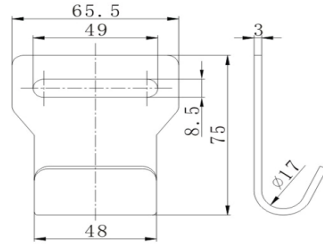

Hook

Part No: 023032-In Material: Stainless steel
 Weight: 0.124KG
 Surface treatment: Polished
 Breaking Load: 1500KG

Hook

Part No: 023033/023033-In
 Weight: 0.174KG/0.095KG
 Surface treatment: Zinc plated/Polished
 Breaking Load: 1500KG

Hook

Part No: 023034
 Material: Steel
 Weight: 0.332KG
 Surface treatment: Yellow zinc plated
 Breaking Load: 1500KG

Hook

Part No: 023035 Material: Steel
 Weight: 0.146KG Surface treatment: Zinc plated
 Breaking Load: 1500KG

Hook

Part No: 023036 Material: Steel
 Weight: 0.206KG Surface treatment: Zinc plated
 Breaking Load: 3000KG

Hanger Pin

023041

023042

023043

Buckle Seat

Part No: 023041
 Weight: 1.254KG
 Part No: 023042
 Weight: 1.3KG
 Part No: 023043
 Weight: 1.4KG