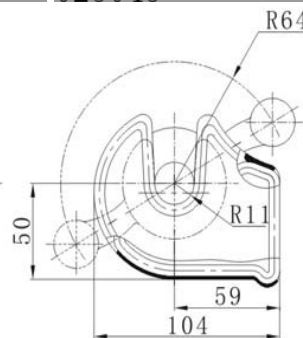

Hook

Part No: 023032-In Material: Stainless steel
Weight: 0.124KG
Surface treatment: Polished
Breaking Load: 1500KG

Hook

Part No: 023033/023033-In
Weight: 0.174KG/0.095KG
Surface treatment: Zinc plated/Polished
Breaking Load: 1500KG

Hook

Part No: 023034
Material: Steel
Weight: 0.332KG
Surface treatment: Yellow zinc plated
Breaking Load: 1500KG

Hook

Part No: 023035 Material: Steel
Weight: 0.146KG Surface treatment: Zinc plated
Breaking Load: 1500KG

Hook

Part No: 023036 Material: Steel
Weight: 0.206KG Surface treatment: Zinc plated
Breaking Load: 3000KG

Hanger Pin

Buckle Seat

Part No: 023041
Weight: 1.254KG
Part No: 023042
Weight: 1.3KG
Part No: 023043
Weight: 1.4KG

023042