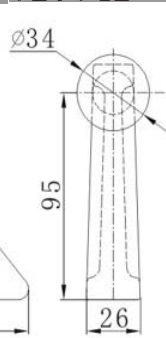

Hook

Part No: 023032-In Material: Stainless steel
 Weight: 0.124KG
 Surface treatment: Polished
 Breaking Load: 1500KG

Hook

Part No: 023033/023033-In
 Weight: 0.174KG/0.095KG
 Surface treatment: Zinc plated/Polished
 Breaking Load: 1500KG

Hook

Part No: 023034
 Material: Steel
 Weight: 0.332KG
 Surface treatment: Yellow zinc plated
 Breaking Load: 1500KG

Hook

Part No: 023035 Material: Steel
 Weight: 0.146KG Surface treatment: Zinc plated
 Breaking Load: 1500KG

Hook

Part No: 023036 Material: Steel
 Weight: 0.206KG Surface treatment: Zinc plated
 Breaking Load: 3000KG

Hanger Pin

023041

023042

023043

Buckle Seat

Part No: 023041
 Weight: 1.254KG
 Part No: 023042
 Weight: 1.3KG
 Part No: 023043
 Weight: 1.4KG