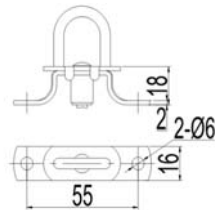

Articulated Lashing Ring

Part No:	055301
Material:	Steel
Weight:	0.044KG
Surface treatment:	Zinc Plated