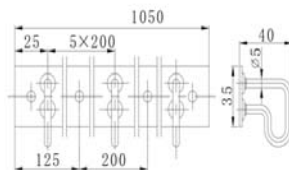

Part No:	055402
Material:	Steel
Weight:	0.0678KG
Surface treatment:	Zinc Plated