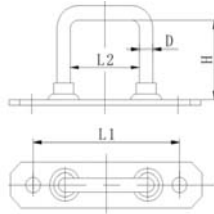

## Articulated Lashing Ring

Part No	L	D	d	Weight
055101	50	6	5	0.034KG
055102	37	6.5	6	0.056KG
055103			6	0.053KG

## Rectangular Lashing Ring

Part No	L1	L2	H	D
055201	55	26	30	5
055202	55	26	20	5
055203	55	26	15	5

## Offset Lashing Ring

Part No:	055401
Material:	Steel
Weight:	0.038KG
Surface treatment:	Zinc Plated

## Lashing Rail With Offset Lashing Ring

Part No:	055402
Material:	Steel
Weight:	0.0678KG
Surface treatment:	Zinc Plated