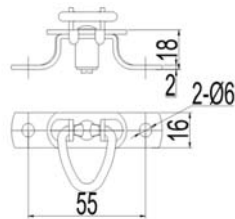

Articulated Lashing Ring

Part No:	055302
Material:	Steel
Weight:	0.046KG
Surface treatment:	Zinc Plated