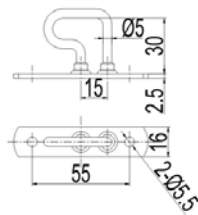

## Rectangular Lashing Ring

Part No	L1	L2	H	D
055201	55	26	30	5
055202	55	26	20	5
055203	55	26	15	5

## Articulated Lashing Ring

Part No:	055301
Material:	Steel
Weight:	0.044KG
Surface treatment:	Zinc Plated

## Offset Lashing Ring

Part No:	055401
Material:	Steel
Weight:	0.038KG
Surface treatment:	Zinc Plated

## Lashing Rail With Offset Lashing Ring

Part No:	055402
Material:	Steel
Weight:	0.0678KG
Surface treatment:	Zinc Plated