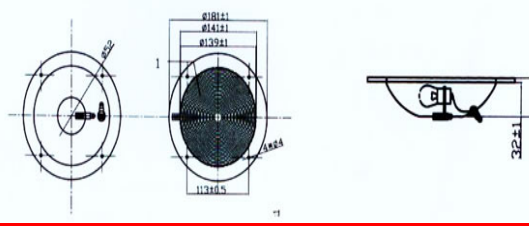

Overhead Lights

Part No: 091007
Material: Stainless steel & Plastic
Bulb Mode: P21W (24V21W)
Application: Lighting for the inside