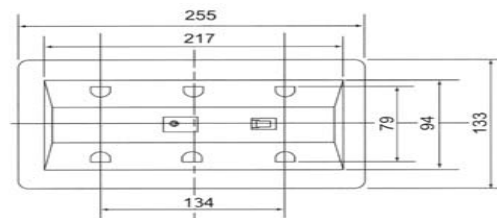

Overhead Lights

Part No: 091001  
 Material: Plastic  
 Bulb Mode: C5W (24V5W)  
 Application: Lighting for the inside

Overhead Lights

Part No: 091002  
 Material: Plastic  
 Bulb Mode: R10W (24V10W\*2)  
 Application: Lighting for the inside

Overhead Lights

Part No: 091003  
 Material: Plastic  
 Bulb Mode: C5W (24V5W)  
 Application: Lighting for the inside

Overhead Lights

Part No: 091004  
 Material: Plastic  
 Bulb Mode: C5W (24V5W)  
 Application: Lighting for the inside

Overhead Lights

Part No: 091005  
 Material: Plastic  
 Bulb Mode: R10W (24V10W\*2)  
 Application: Lighting for the inside

Overhead Lights

Part No: 091006  
 Material: Plastic  
 Bulb Mode: R10W (24V10W\*2)  
 Application: Lighting for the inside