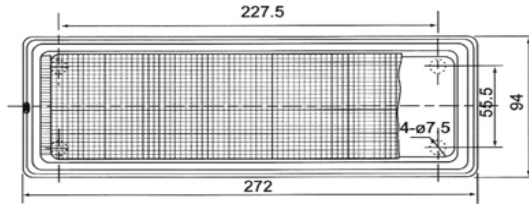

Overhead Lights

Part No: 091001  
 Material: Plastic  
 Bulb Mode: C5W (24V5W)  
 Application: Lighting for the inside

Overhead Lights

Part No: 091002  
 Material: Plastic  
 Bulb Mode: R10W (24V10W\*2)  
 Application: Lighting for the inside

Overhead Lights

Part No: 091003  
 Material: Plastic  
 Bulb Mode: C5W (24V5W)  
 Application: Lighting for the inside

Overhead Lights

Part No: 091004  
 Material: Plastic  
 Bulb Mode: C5W (24V5W)  
 Application: Lighting for the inside

Overhead Lights

Part No: 091005  
 Material: Plastic  
 Bulb Mode: R10W (24V10W\*2)  
 Application: Lighting for the inside

Overhead Lights

Part No: 091006  
 Material: Plastic  
 Bulb Mode: R10W (24V10W\*2)  
 Application: Lighting for the inside