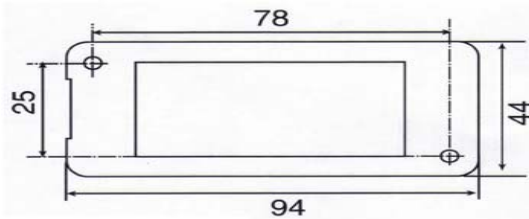

Overhead Lights

Part No: 091001  
 Material: Plastic  
 Bulb Mode: C5W (24V5W)  
 Application: Lighting for the inside

Overhead Lights

Part No: 091002  
 Material: Plastic  
 Bulb Mode: R10W (24V10W\*2)  
 Application: Lighting for the inside

Overhead Lights

Part No: 091003  
 Material: Plastic  
 Bulb Mode: C5W (24V5W)  
 Application: Lighting for the inside

Overhead Lights

Part No: 091004  
 Material: Plastic  
 Bulb Mode: C5W (24V5W)  
 Application: Lighting for the inside

Overhead Lights

Part No: 091005  
 Material: Plastic  
 Bulb Mode: R10W (24V10W\*2)  
 Application: Lighting for the inside

Overhead Lights

Part No: 091006  
 Material: Plastic  
 Bulb Mode: R10W (24V10W\*2)  
 Application: Lighting for the inside