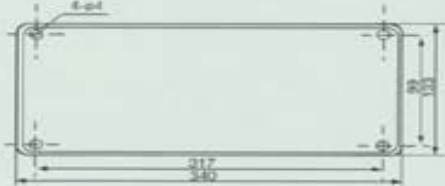

Overhead Lights

Part No: 091006
Material: Plastic
Bulb Mode: R10W (24V10W*2)
Application: Lighting for the inside