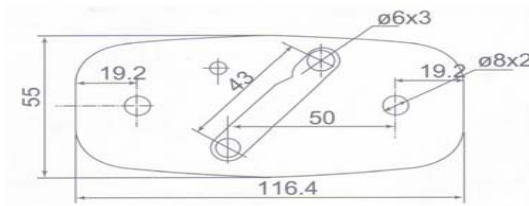

Overhead Lights

Part No: 091004
Material: Plastic
Bulb Mode: C5W (24V5W)
Application: Lighting for the inside