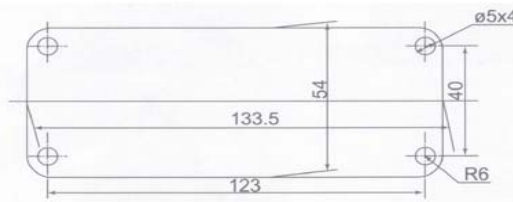

Overhead Lights

Part No: 091001  
 Material: Plastic  
 Bulb Mode: C5W (24V5W)  
 Application: Lighting for the inside

Overhead Lights

Part No: 091002  
 Material: Plastic  
 Bulb Mode: R10W (24V10W\*2)  
 Application: Lighting for the inside

Overhead Lights

Part No: 091003  
 Material: Plastic  
 Bulb Mode: C5W (24V5W)  
 Application: Lighting for the inside

Overhead Lights

Part No: 091004  
 Material: Plastic  
 Bulb Mode: C5W (24V5W)  
 Application: Lighting for the inside