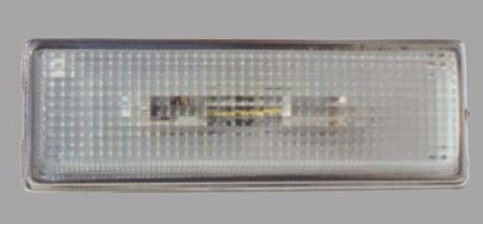

Overhead Lights

Part No: 091001  
 Material: Plastic  
 Bulb Mode: C5W (24V5W)  
 Application: Lighting for the inside

Overhead Lights

Part No: 091002  
 Material: Plastic  
 Bulb Mode: R10W (24V10W\*2)  
 Application: Lighting for the inside

Overhead Lights

Part No: 091003  
 Material: Plastic  
 Bulb Mode: C5W (24V5W)  
 Application: Lighting for the inside

Overhead Lights

Part No: 091004  
 Material: Plastic  
 Bulb Mode: C5W (24V5W)  
 Application: Lighting for the inside

Overhead Lights

Part No: 091005  
 Material: Plastic  
 Bulb Mode: R10W (24V10W\*2)  
 Application: Lighting for the inside

Overhead Lights

Part No: 091006  
 Material: Plastic  
 Bulb Mode: R10W (24V10W\*2)  
 Application: Lighting for the inside

Overhead Lights

Part No: 091007  
 Material: Stainless steel & Plastic  
 Bulb Mode: P21W (24V21W)  
 Application: Lighting for the inside