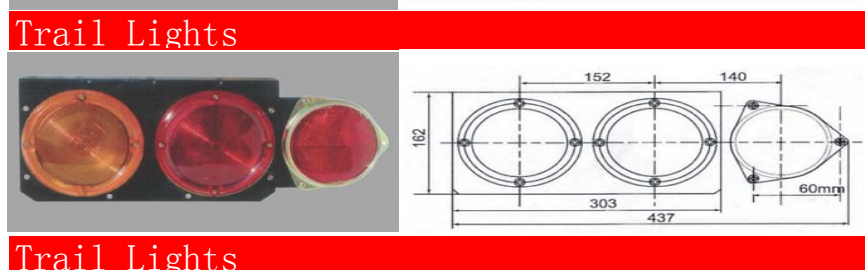

Part No. 090701
 Material: Plastic
 Bulb Mode: P21W(24V21W)P21/5W(24V21/5W)
 Application: With the functions of the turn lamp, stop and rear position lamp.

Part No. 090702
 Material: Plastic
 Bulb Mode: P21W(24V21W)X9 P21/5W(24V21/5W)
 Application: With the functions of the turn lamp, stop and rear position lamp.

Part No. 090703
 Material: Plastic
 Bulb Mode: P21W(24V21W)X2 P21/5W(24V21/5W)
 Application: With the functions of the turn lamp, stop and rear position lamp.

Part No. 090704
 Material: Plastic
 Bulb Mode: P21W(24V21W) P21/5W(24V21/5W)
 Application: With the functions of the turn lamp, stop and rear position lamp.