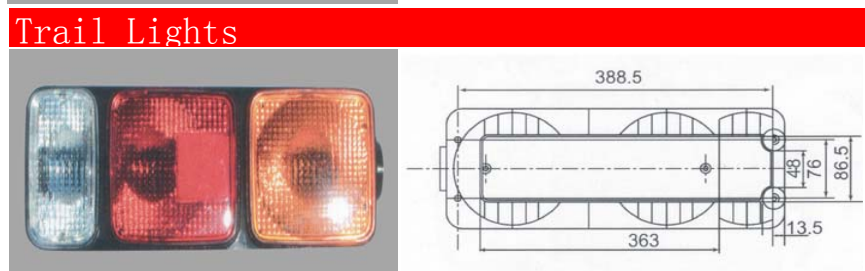

Part No. 090701
 Material: Plastic
 Bulb Mode: P21W(24V21W)P21/5W(24V21/5W)
 Application: With the functions of the turn lamp, stop and rear position lamp.

Part No. 090702
 Material: Plastic
 Bulb Mode: P21W(24V21W)X9 P21/5W(24V21/5W)
 Application: With the functions of the turn lamp, stop and rear position lamp.

Part No. 090703
 Material: Plastic
 Bulb Mode: P21W(24V21W)X2 P21/5W(24V21/5W)
 Application: With the functions of the turn lamp, stop and rear position lamp.

Part No. 090704
 Material: Plastic
 Bulb Mode: P21W(24V21W) P21/5W(24V21/5W)
 Application: With the functions of the turn lamp, stop and rear position lamp.