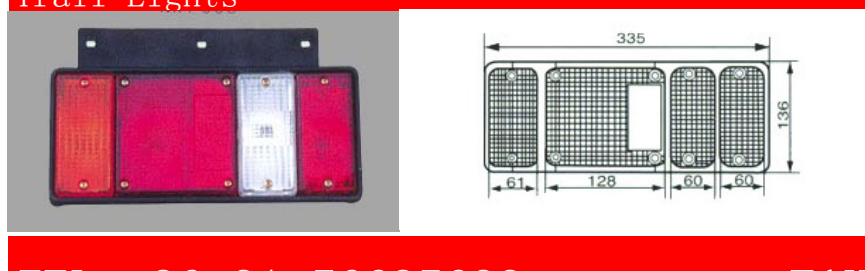

Part No. 090707
Material: Plastic
Bulb Mode: P21W(24V21W) P21/5W(24V21/5W)
Application: With the functions of the turn lamp, stop and rear position lamp.