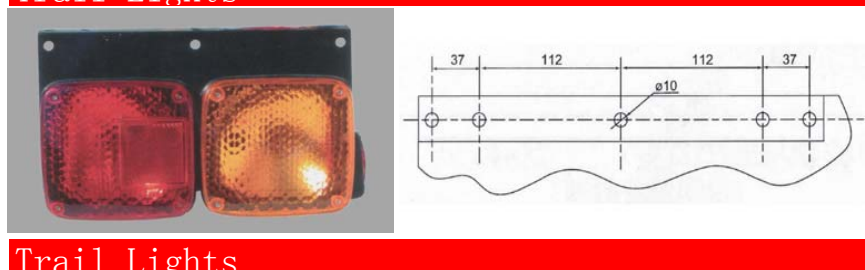

Part No. 090705
Material: Plastic
Bulb Mode: P21W(24V21W) P21/5W(24V21/5W)
Application: With the functions of the turn lamp, stop and rear position lamp.