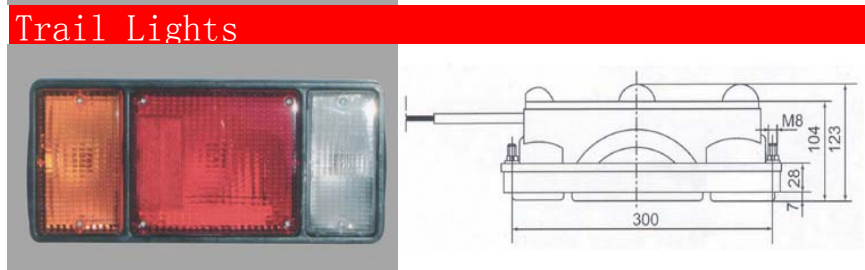

Part No. 090701
 Material: Plastic
 Bulb Mode: P21W(24V21W)P21/5W(24V21/5W)
 Application: With the functions of the turn lamp, stop and rear position lamp.

Part No. 090702
 Material: Plastic
 Bulb Mode: P21W(24V21W)X9 P21/5W(24V21/5W)
 Application: With the functions of the turn lamp, stop and rear position lamp.

Part No. 090703
 Material: Plastic
 Bulb Mode: P21W(24V21W)X2 P21/5W(24V21/5W)
 Application: With the functions of the turn lamp, stop and rear position lamp.

Part No. 090704
 Material: Plastic
 Bulb Mode: P21W(24V21W) P21/5W(24V21/5W)
 Application: With the functions of the turn lamp, stop and rear position lamp.