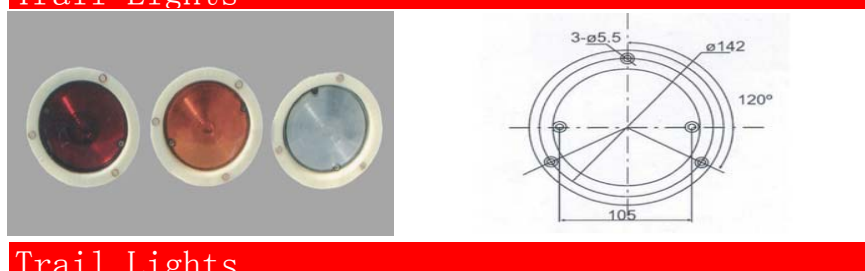

Part No. 090706
Material: Plastic
Bulb Mode: P21W(24V21W)X2 P21/5W(24V21/5W)
Application: With the functions of the turn lamp, stop and rear position lamp.