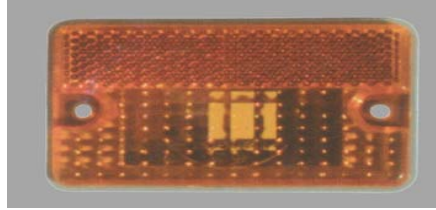

**Side Marker Lights**

Part No. : 090601  
 Material: Plastic  
 Bulb Mode: R5W (24V5W)  
 Application: With the functions of side marker lamp and side reflex reflector

**Side Marker Lights**

Part No. : 090602  
 Material: Plastic  
 Bulb Mode: W5W (24V5W)  
 Application: With the functions of side marker lamp and side reflex reflector

**Side Marker Lights**

Part No. : 090603  
 Material: Plastic  
 Bulb Mode: W5W (24V5W)  
 Application: With the functions of side marker lamp and side reflex reflector

**Side Marker Lights**

Part No. : 090604  
 Material: Plastic  
 Bulb Mode: W5W (24V5W)  
 Application: With the functions of side marker lamp and side reflex reflector

**Side Marker Lights**

Part No. : 090605  
 Material: Plastic  
 Bulb Mode: R5W (24V5W)  
 Application: With the functions of side marker lamp and side reflex reflector

**Side Marker Lights**

Part No. : 090606  
 Material: Plastic  
 Bulb Mode: R5W (24V5W)  
 Application: With the functions of side marker lamp and side reflex reflector

**Side Marker Lights**

Part No. : 090607 (A, B, C, D, E, F, G, H)  
 Material: Plastic  
 Bulb Mode: R5W (24V5W)  
 Application: With the functions of side marker lamp and side reflex reflector