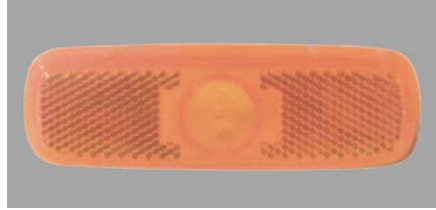

**Side Marker Lights**

Part No. : 090601  
 Material: Plastic  
 Bulb Mode: R5W (24V5W)  
 Application: With the functions of side marker lamp and side reflex reflector

**Side Marker Lights**

Part No. : 090602  
 Material: Plastic  
 Bulb Mode: W5W (24V5W)  
 Application: With the functions of side marker lamp and side reflex reflector

**Side Marker Lights**

Part No. : 090603  
 Material: Plastic  
 Bulb Mode: W5W (24V5W)  
 Application: With the functions of side marker lamp and side reflex reflector

**Side Marker Lights**

Part No. : 090604  
 Material: Plastic  
 Bulb Mode: W5W (24V5W)  
 Application: With the functions of side marker lamp and side reflex reflector

**Side Marker Lights**

Part No. : 090605  
 Material: Plastic  
 Bulb Mode: R5W (24V5W)  
 Application: With the functions of side marker lamp and side reflex reflector

**Side Marker Lights**

Part No. : 090606  
 Material: Plastic  
 Bulb Mode: R5W (24V5W)  
 Application: With the functions of side marker lamp and side reflex reflector

**Side Marker Lights**

Part No. : 090607 (A, B, C, D, E, F, G, H)  
 Material: Plastic  
 Bulb Mode: R5W (24V5W)  
 Application: With the functions of side marker lamp and side reflex reflector