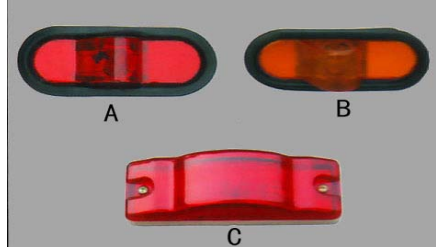

**Side Marker Lights**

Part No. : 090601  
 Material: Plastic  
 Bulb Mode: R5W (24V5W)  
 Application: With the functions of side marker lamp and side reflex reflector

**Side Marker Lights**

Part No. : 090602  
 Material: Plastic  
 Bulb Mode: W5W (24V5W)  
 Application: With the functions of side marker lamp and side reflex reflector

**Side Marker Lights**

Part No. : 090603  
 Material: Plastic  
 Bulb Mode: W5W (24V5W)  
 Application: With the functions of side marker lamp and side reflex reflector

**Side Marker Lights**

Part No. : 090604  
 Material: Plastic  
 Bulb Mode: W5W (24V5W)  
 Application: With the functions of side marker lamp and side reflex reflector

**Side Marker Lights**

Part No. : 090605  
 Material: Plastic  
 Bulb Mode: R5W (24V5W)  
 Application: With the functions of side marker lamp and side reflex reflector

**Side Marker Lights**

Part No. : 090606  
 Material: Plastic  
 Bulb Mode: R5W (24V5W)  
 Application: With the functions of side marker lamp and side reflex reflector

**Side Marker Lights**

Part No. : 090607 (A, B, C, D, E, F, G, H)  
 Material: Plastic  
 Bulb Mode: R5W (24V5W)  
 Application: With the functions of side marker lamp and side reflex reflector