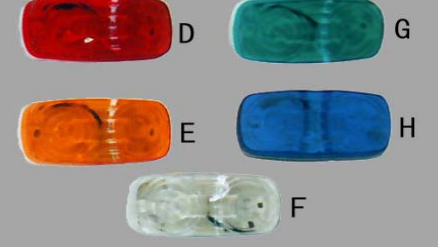

**Side Marker Lights**

Part No. : 090601  
 Material: Plastic  
 Bulb Mode: R5W (24V5W)  
 Application: With the functions of side marker lamp and side reflex reflector

**Side Marker Lights**

Part No. : 090602  
 Material: Plastic  
 Bulb Mode: W5W (24V5W)  
 Application: With the functions of side marker lamp and side reflex reflector

**Side Marker Lights**

Part No. : 090603  
 Material: Plastic  
 Bulb Mode: W5W (24V5W)  
 Application: With the functions of side marker lamp and side reflex reflector

**Side Marker Lights**

Part No. : 090604  
 Material: Plastic  
 Bulb Mode: W5W (24V5W)  
 Application: With the functions of side marker lamp and side reflex reflector

**Side Marker Lights**

Part No. : 090605  
 Material: Plastic  
 Bulb Mode: R5W (24V5W)  
 Application: With the functions of side marker lamp and side reflex reflector

**Side Marker Lights**

Part No. : 090606  
 Material: Plastic  
 Bulb Mode: R5W (24V5W)  
 Application: With the functions of side marker lamp and side reflex reflector

**Side Marker Lights**

Part No. : 090607 (A, B, C, D, E, F, G, H)  
 Material: Plastic  
 Bulb Mode: R5W (24V5W)  
 Application: With the functions of side marker lamp and side reflex reflector