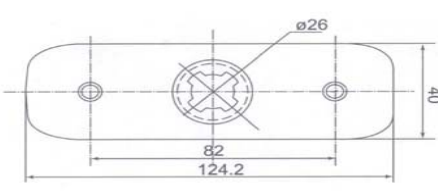

**Side Marker Lights**

Part No. : 090601  
 Material: Plastic  
 Bulb Mode: R5W (24V5W)  
 Application: With the functions of side marker lamp and side reflex reflector

**Side Marker Lights**

Part No. : 090602  
 Material: Plastic  
 Bulb Mode: W5W (24V5W)  
 Application: With the functions of side marker lamp and side reflex reflector

**Side Marker Lights**

Part No. : 090603  
 Material: Plastic  
 Bulb Mode: W5W (24V5W)  
 Application: With the functions of side marker lamp and side reflex reflector

**Side Marker Lights**

Part No. : 090604  
 Material: Plastic  
 Bulb Mode: W5W (24V5W)  
 Application: With the functions of side marker lamp and side reflex reflector