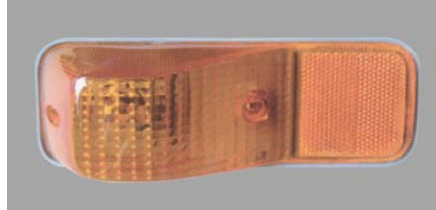

**Side Marker Lights**

Part No. : 090601  
 Material: Plastic  
 Bulb Mode: R5W (24V5W)  
 Application: With the functions of side marker lamp and side reflex reflector

**Side Marker Lights**

Part No. : 090602  
 Material: Plastic  
 Bulb Mode: W5W (24V5W)  
 Application: With the functions of side marker lamp and side reflex reflector

**Side Marker Lights**

Part No. : 090603  
 Material: Plastic  
 Bulb Mode: W5W (24V5W)  
 Application: With the functions of side marker lamp and side reflex reflector

**Side Marker Lights**

Part No. : 090604  
 Material: Plastic  
 Bulb Mode: W5W (24V5W)  
 Application: With the functions of side marker lamp and side reflex reflector

**Side Marker Lights**

Part No. : 090605  
 Material: Plastic  
 Bulb Mode: R5W (24V5W)  
 Application: With the functions of side marker lamp and side reflex reflector

**Side Marker Lights**

Part No. : 090606  
 Material: Plastic  
 Bulb Mode: R5W (24V5W)  
 Application: With the functions of side marker lamp and side reflex reflector

**Side Marker Lights**

Part No. : 090607 (A, B, C, D, E, F, G, H)  
 Material: Plastic  
 Bulb Mode: R5W (24V5W)  
 Application: With the functions of side marker lamp and side reflex reflector