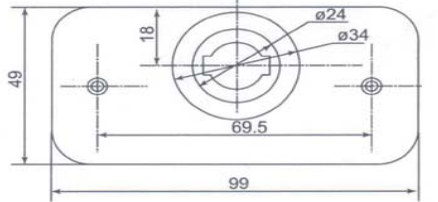

**Side Marker Lights**

Part No. : 090601  
 Material: Plastic  
 Bulb Mode: R5W (24V5W)  
 Application: With the functions of side marker lamp and side reflex reflector

**Side Marker Lights**

Part No. : 090602  
 Material: Plastic  
 Bulb Mode: W5W (24V5W)  
 Application: With the functions of side marker lamp and side reflex reflector

**Side Marker Lights**

Part No. : 090603  
 Material: Plastic  
 Bulb Mode: W5W (24V5W)  
 Application: With the functions of side marker lamp and side reflex reflector

**Side Marker Lights**

Part No. : 090604  
 Material: Plastic  
 Bulb Mode: W5W (24V5W)  
 Application: With the functions of side marker lamp and side reflex reflector

**Side Marker Lights**

Part No. : 090605  
 Material: Plastic  
 Bulb Mode: R5W (24V5W)  
 Application: With the functions of side marker lamp and side reflex reflector

**Side Marker Lights**

Part No. : 090606  
 Material: Plastic  
 Bulb Mode: R5W (24V5W)  
 Application: With the functions of side marker lamp and side reflex reflector

**Side Marker Lights**

Part No. : 090607 (A, B, C, D, E, F, G, H)  
 Material: Plastic  
 Bulb Mode: R5W (24V5W)  
 Application: With the functions of side marker lamp and side reflex reflector