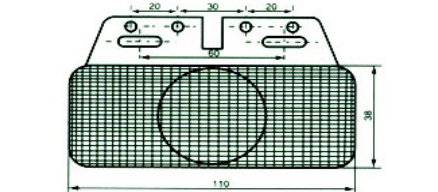

**Side Marker Lights**

Part No. : 090601  
 Material: Plastic  
 Bulb Mode: R5W (24V5W)  
 Application: With the functions of side marker lamp and side reflex reflector

**Side Marker Lights**

Part No. : 090602  
 Material: Plastic  
 Bulb Mode: W5W (24V5W)  
 Application: With the functions of side marker lamp and side reflex reflector

**Side Marker Lights**

Part No. : 090603  
 Material: Plastic  
 Bulb Mode: W5W (24V5W)  
 Application: With the functions of side marker lamp and side reflex reflector

**Side Marker Lights**

Part No. : 090604  
 Material: Plastic  
 Bulb Mode: W5W (24V5W)  
 Application: With the functions of side marker lamp and side reflex reflector

**Side Marker Lights**

Part No. : 090605  
 Material: Plastic  
 Bulb Mode: R5W (24V5W)  
 Application: With the functions of side marker lamp and side reflex reflector

**Side Marker Lights**

Part No. : 090606  
 Material: Plastic  
 Bulb Mode: R5W (24V5W)  
 Application: With the functions of side marker lamp and side reflex reflector