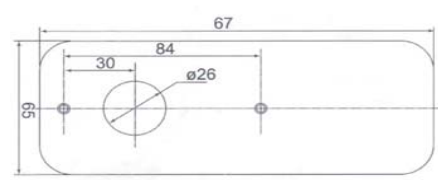

**Side Marker Lights**

Part No. : 090601  
 Material: Plastic  
 Bulb Mode: R5W (24V5W)  
 Application: With the functions of side marker lamp and side reflex reflector

**Side Marker Lights**

Part No. : 090602  
 Material: Plastic  
 Bulb Mode: W5W (24V5W)  
 Application: With the functions of side marker lamp and side reflex reflector

**Side Marker Lights**

Part No. : 090603  
 Material: Plastic  
 Bulb Mode: W5W (24V5W)  
 Application: With the functions of side marker lamp and side reflex reflector

**Side Marker Lights**

Part No. : 090604  
 Material: Plastic  
 Bulb Mode: W5W (24V5W)  
 Application: With the functions of side marker lamp and side reflex reflector