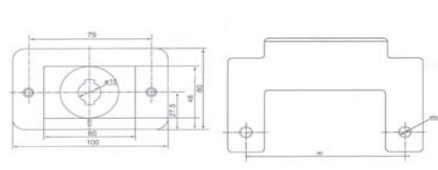

**Side Marker Lights**

Part No. : 090601  
 Material: Plastic  
 Bulb Mode: R5W (24V5W)  
 Application: With the functions of side marker lamp and side reflex reflector

**Side Marker Lights**

Part No. : 090602  
 Material: Plastic  
 Bulb Mode: W5W (24V5W)  
 Application: With the functions of side marker lamp and side reflex reflector

**Side Marker Lights**

Part No. : 090603  
 Material: Plastic  
 Bulb Mode: W5W (24V5W)  
 Application: With the functions of side marker lamp and side reflex reflector

**Side Marker Lights**

Part No. : 090604  
 Material: Plastic  
 Bulb Mode: W5W (24V5W)  
 Application: With the functions of side marker lamp and side reflex reflector