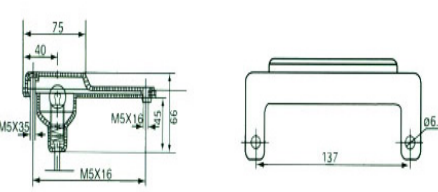

**Side Marker Lights**

Part No. : 090603  
 Material: Plastic  
 Bulb Mode: W5W (24V5W)  
 Application: With the functions of side marker lamp and side reflex reflector

**Side Marker Lights**

Part No. : 090604  
 Material: Plastic  
 Bulb Mode: W5W (24V5W)  
 Application: With the functions of side marker lamp and side reflex reflector

**Side Marker Lights**

Part No. : 090605  
 Material: Plastic  
 Bulb Mode: R5W (24V5W)  
 Application: With the functions of side marker lamp and side reflex reflector

**Side Marker Lights**

Part No. : 090606  
 Material: Plastic  
 Bulb Mode: R5W (24V5W)  
 Application: With the functions of side marker lamp and side reflex reflector