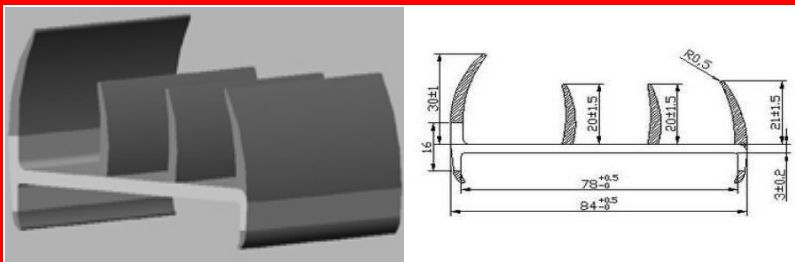

1 Section Seven Seals Gaskets

Seals Gaskets

Part No: 072022 Material: Rubber
Weight: 0.44KG/m Color: Black

Seals Gaskets

Part No: 072023 Material: Plastic
Weight: 0.712KG/M Color: Black&Gray

Seals Gaskets

Part No: 072024 Material: Plastic
Weight: 0.528KG/M Color: Black&Gray

Seals Gaskets

Part No: 072025 Material: Plastic
Weight: 0.756KG/M Color: Black&Gray

Seals Gaskets

Part No: 072026 Material: Plastic
Weight: 0.587KG/M Color: Black&Gray

Seals Gaskets

Part No: 072027 Material: Plastic
Weight: 0.454KG/M Color: Black&Gray