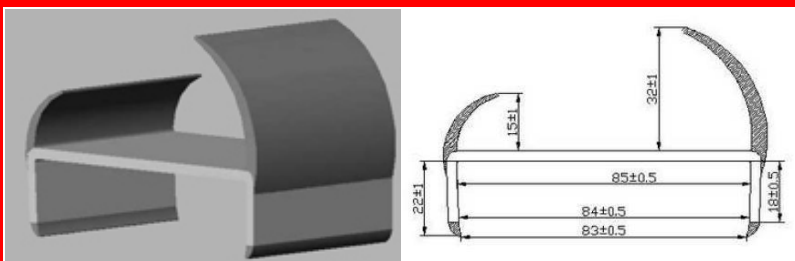

1 Section Seven Seals Gaskets

Seals Gaskets

Part No: 072022 Material: Rubber
Weight: 0.44KG/m Color: Black

Seals Gaskets

Part No: 072023 Material: Plastic
Weight: 0.712KG/M Color: Black&Gray

Seals Gaskets

Part No: 072024 Material: Plastic
Weight: 0.528KG/M Color: Black&Gray

Seals Gaskets

Part No: 072025 Material: Plastic
Weight: 0.756KG/M Color: Black&Gray

Seals Gaskets

Part No: 072026 Material: Plastic
Weight: 0.587KG/M Color: Black&Gray

Seals Gaskets

Part No: 072027 Material: Plastic
Weight: 0.454KG/M Color: Black&Gray

Seals Gaskets

Part No: 072028 Material: Plastic
Weight: 0.485KG/M Color: Black&Gray

Seals Gaskets

Part No: 072029 Material: Plastic
Weight: 0.496KG/M Color: Black&Gray

Seals Gaskets

Part No: 072031 Material: Plastic
Weight: 0.504KG/M Color: Black&Gray

Seals Gaskets

Part No: 072032 Material: Plastic
Weight: 0.605KG/M Color: Black&Gray

TEL:+86 21 56685622

FAX:+86 21 66519637

E-mail:truckbodyfittings@gmail.com

WEB:www.truckbodyfittings.com