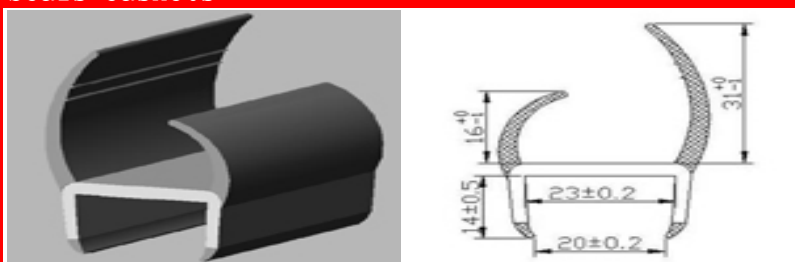

1 Section Seven Seals Gaskets

Seals Gaskets

Part No: 072022 Material: Rubber
Weight: 0.44KG/m Color: Black

Seals Gaskets

Part No: 072023 Material: Plastic
Weight: 0.712KG/M Color: Black&Gray

Seals Gaskets

Part No: 072024 Material: Plastic
Weight: 0.528KG/M Color: Black&Gray

Seals Gaskets

Part No: 072025 Material: Plastic
Weight: 0.756KG/M Color: Black&Gray

Seals Gaskets

Part No: 072026 Material: Plastic
Weight: 0.587KG/M Color: Black&Gray

Seals Gaskets

Part No: 072027 Material: Plastic
Weight: 0.454KG/M Color: Black&Gray

Seals Gaskets

Part No: 072028 Material: Plastic
Weight: 0.485KG/M Color: Black&Gray

Seals Gaskets

Part No: 072029 Material: Plastic
Weight: 0.496KG/M Color: Black&Gray

Seals Gaskets

Part No: 072031 Material: Plastic
Weight: 0.504KG/M Color: Black&Gray