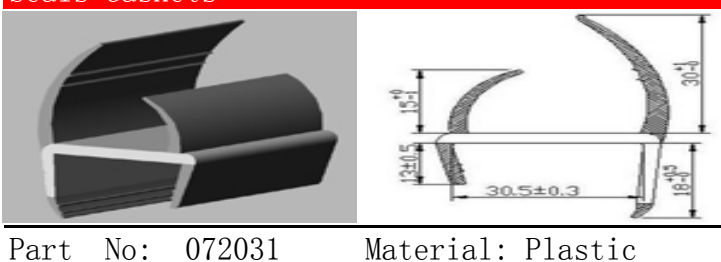

Seals Gaskets

Part No: 072028 Material: Plastic
Weight: 0.485KG/M Color: Black&Gray

Seals Gaskets

Part No: 072029 Material: Plastic
Weight: 0.496KG/M Color: Black&Gray

Seals Gaskets

Part No: 072031 Material: Plastic
Weight: 0.504KG/M Color: Black&Gray

Seals Gaskets

Part No: 072032 Material: Plastic
Weight: 0.605KG/M Color: Black&Gray

TEL:+86 21 56685622

FAX:+86 21 66519637

E-mail:truckbodyfittings@gmail.com

WEB:www.truckbodyfittings.com