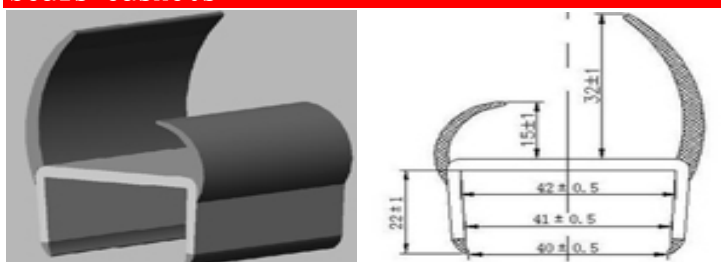

1 Section Seven Seals Gaskets

Seals Gaskets

Part No: 072022 Material: Rubber
Weight: 0.44KG/m Color: Black

Seals Gaskets

Part No: 072023 Material: Plastic
Weight: 0.712KG/M Color: Black&Gray

Seals Gaskets

Part No: 072024 Material: Plastic
Weight: 0.528KG/M Color: Black&Gray

Seals Gaskets

Part No: 072025 Material: Plastic
Weight: 0.756KG/M Color: Black&Gray

Seals Gaskets

Part No: 072026 Material: Plastic
Weight: 0.587KG/M Color: Black&Gray

Seals Gaskets

Part No: 072027 Material: Plastic
Weight: 0.454KG/M Color: Black&Gray

Seals Gaskets

Part No: 072028 Material: Plastic
Weight: 0.485KG/M Color: Black&Gray

Seals Gaskets

Part No: 072029 Material: Plastic
Weight: 0.496KG/M Color: Black&Gray

Seals Gaskets

Part No: 072031 Material: Plastic
Weight: 0.504KG/M Color: Black&Gray