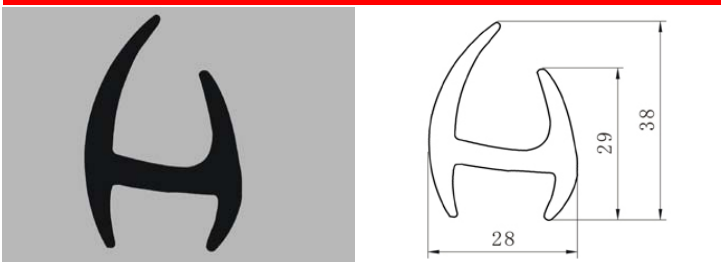

1 Section Seven Seals Gaskets

Seals Gaskets

Part No: 072022 Material: Rubber
Weight: 0.44KG/m Color: Black

Seals Gaskets

Part No: 072023 Material: Plastic
Weight: 0.712KG/M Color: Black&Gray

Seals Gaskets

Part No: 072024 Material: Plastic
Weight: 0.528KG/M Color: Black&Gray

Seals Gaskets

Part No: 072025 Material: Plastic
Weight: 0.756KG/M Color: Black&Gray

Seals Gaskets

Part No: 072026 Material: Plastic
Weight: 0.587KG/M Color: Black&Gray

Seals Gaskets

Part No: 072027 Material: Plastic
Weight: 0.454KG/M Color: Black&Gray