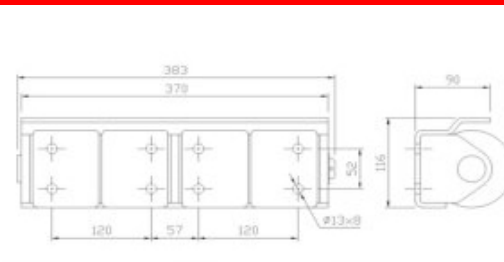

Buffers

Part No: 071220
Material: Rubber
Weight: 0.1KG

Part No: 071230
Material: Rubber
Weight: 0.08KG

Part No: 071240
Material: Rubber
Weight: 0.24KG

Wheel

Part NO: 073001
Material: Steel&Rubber
Weight: 4.33KG
Surface treatment: Hot galvanized

Wheel

Part NO: 073002
Material: Steel&Rubber
Weight: 4.33KG
Surface treatment: Hot galvanized

Wheel

Part NO: 073003
Material: Steel&Rubber
Weight: 4.33KG
Surface treatment: Hot galvanized

Wheel

Part NO: 073004
Material: Steel&Rubber
Weight: 4.33KG
Surface treatment: Hot galvanized

Wheel

Part NO: 073005
Material: Steel&Rubber
Weight: 4.33KG
Surface treatment: Hot galvanized