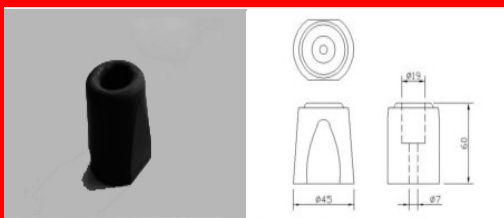

Buffers

Part No: 071220
Material: Rubber
Weight: 0.1KG

Part No: 071230
Material: Rubber
Weight: 0.08KG

Part No: 071240
Material: Rubber
Weight: 0.24KG

Wheel

Part NO: 073001
Material: Steel&Rubber
Weight: 4.33KG
Surface treatment: Hot galvanized

Wheel

Part NO: 073002
Material: Steel&Rubber
Weight: 4.33KG
Surface treatment: Hot galvanized

Wheel

Part NO: 073003
Material: Steel&Rubber
Weight: 4.33KG
Surface treatment: Hot galvanized

Wheel

Part NO: 073004
Material: Steel&Rubber
Weight: 4.33KG
Surface treatment: Hot galvanized

Wheel

Part NO: 073005
Material: Steel&Rubber
Weight: 4.33KG
Surface treatment: Hot galvanized