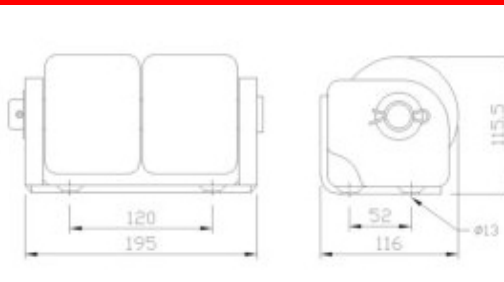

Buffers

Part No: 071220
Material: Rubber
Weight: 0.1KG

Part No: 071230
Material: Rubber
Weight: 0.08KG

Part No: 071240
Material: Rubber
Weight: 0.24KG

Wheel

Part NO: 073001
Material: Steel&Rubber
Weight: 4.33KG
Surface treatment: Hot galvanized

Wheel

Part NO: 073002
Material: Steel&Rubber
Weight: 4.33KG
Surface treatment: Hot galvanized

Wheel

Part NO: 073003
Material: Steel&Rubber
Weight: 4.33KG
Surface treatment: Hot galvanized

Wheel

Part NO: 073004
Material: Steel&Rubber
Weight: 4.33KG
Surface treatment: Hot galvanized

Wheel

Part NO: 073005
Material: Steel&Rubber
Weight: 4.33KG
Surface treatment: Hot galvanized