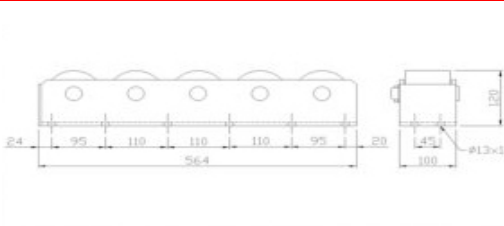

Buffers

Part No: 071220
Material: Rubber
Weight: 0.1KG

Part No: 071230
Material: Rubber
Weight: 0.08KG

Part No: 071240
Material: Rubber
Weight: 0.24KG

Wheel

Part NO: 073001
Material: Steel&Rubber
Weight: 4.33KG
Surface treatment: Hot galvanized

Wheel

Part NO: 073002
Material: Steel&Rubber
Weight: 4.33KG
Surface treatment: Hot galvanized

Wheel

Part NO: 073003
Material: Steel&Rubber
Weight: 4.33KG
Surface treatment: Hot galvanized

Wheel

Part NO: 073004
Material: Steel&Rubber
Weight: 4.33KG
Surface treatment: Hot galvanized

Wheel

Part NO: 073005
Material: Steel&Rubber
Weight: 4.33KG
Surface treatment: Hot galvanized