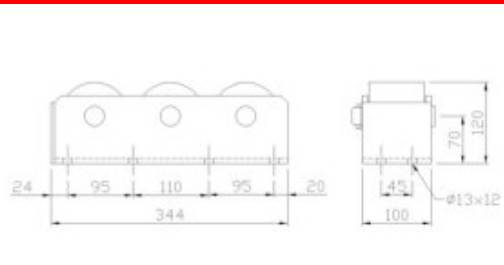

Buffers

Part No: 071220
Material: Rubber
Weight: 0.1KG

Part No: 071230
Material: Rubber
Weight: 0.08KG

Part No: 071240
Material: Rubber
Weight: 0.24KG

Wheel

Part NO: 073001
Material: Steel&Rubber
Weight: 4.33KG
Surface treatment: Hot galvanized

Wheel

Part NO: 073002
Material: Steel&Rubber
Weight: 4.33KG
Surface treatment: Hot galvanized

Wheel

Part NO: 073003
Material: Steel&Rubber
Weight: 4.33KG
Surface treatment: Hot galvanized

Wheel

Part NO: 073004
Material: Steel&Rubber
Weight: 4.33KG
Surface treatment: Hot galvanized

Wheel

Part NO: 073005
Material: Steel&Rubber
Weight: 4.33KG
Surface treatment: Hot galvanized