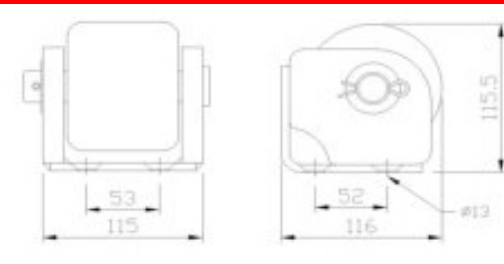

Buffers

Part No: 071220
Material: Rubber
Weight: 0.1KG

Part No: 071230
Material: Rubber
Weight: 0.08KG

Part No: 071240
Material: Rubber
Weight: 0.24KG

Wheel

Part NO: 073001
Material: Steel&Rubber
Weight: 4.33KG
Surface treatment: Hot galvanized

Wheel

Part NO: 073002
Material: Steel&Rubber
Weight: 4.33KG
Surface treatment: Hot galvanized

Wheel

Part NO: 073003
Material: Steel&Rubber
Weight: 4.33KG
Surface treatment: Hot galvanized

Wheel

Part NO: 073004
Material: Steel&Rubber
Weight: 4.33KG
Surface treatment: Hot galvanized

Wheel

Part NO: 073005
Material: Steel&Rubber
Weight: 4.33KG
Surface treatment: Hot galvanized