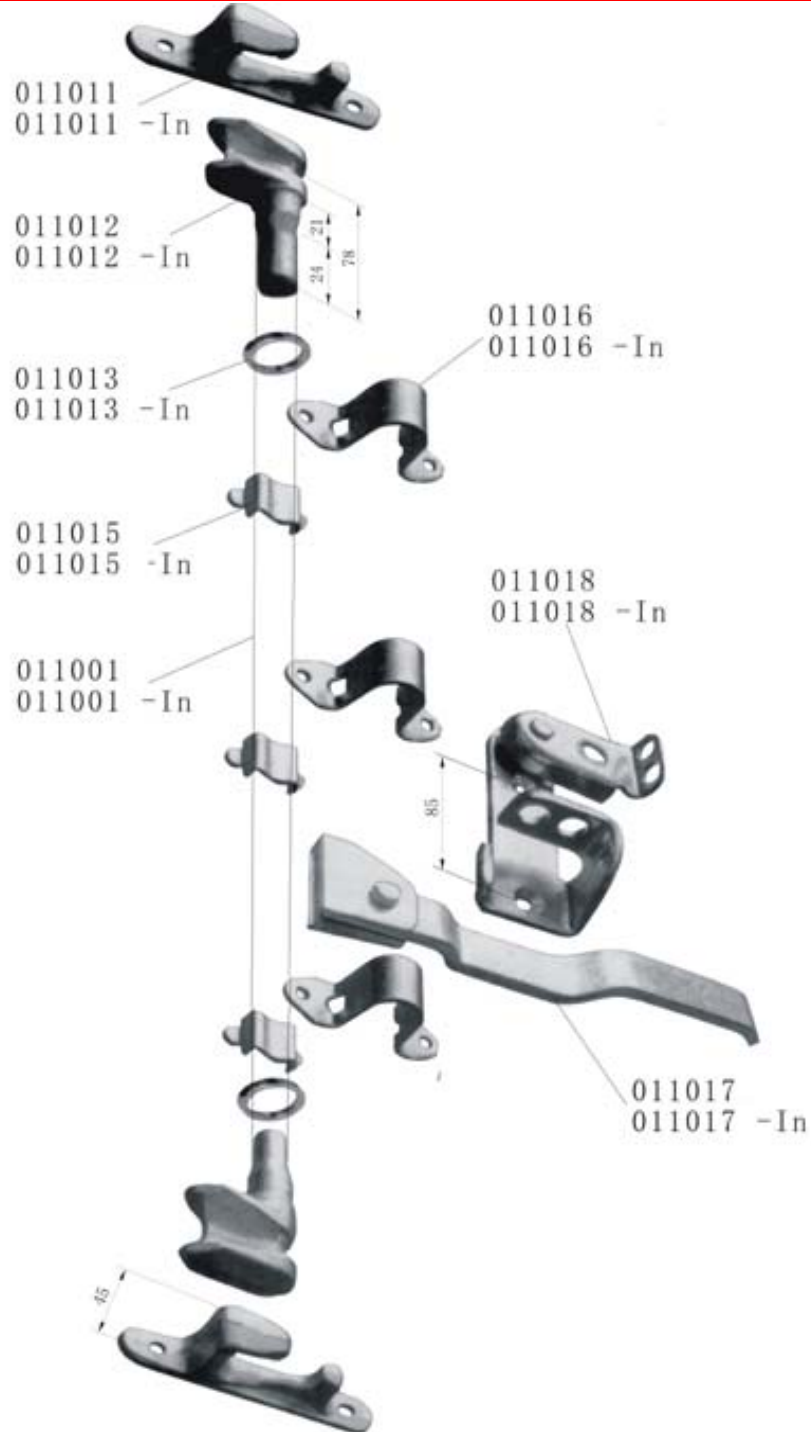

Trailer door gear (photo:011010)

Item No	Part Name	Weight	Material	Surface Treatment
011010	Trailer door gear	4.45KG	Mild Steel	Zinc plated
011010-In		4.38KG	Stainless Steel	Polished

Item No	Part Name	Quantity	Item No	Part Name	Quantity
011011-In	Keeper	2	011017-In	Handle&Hand Hub&Rivet	1
011012-In	Cam	2	011018-In	Retainer Catch	1
011013-In	Anti-Rack Ring	4	011001-In	Tube ∅ 27X2.5	1
011015-In/16-In	Bearing Bracket	3			