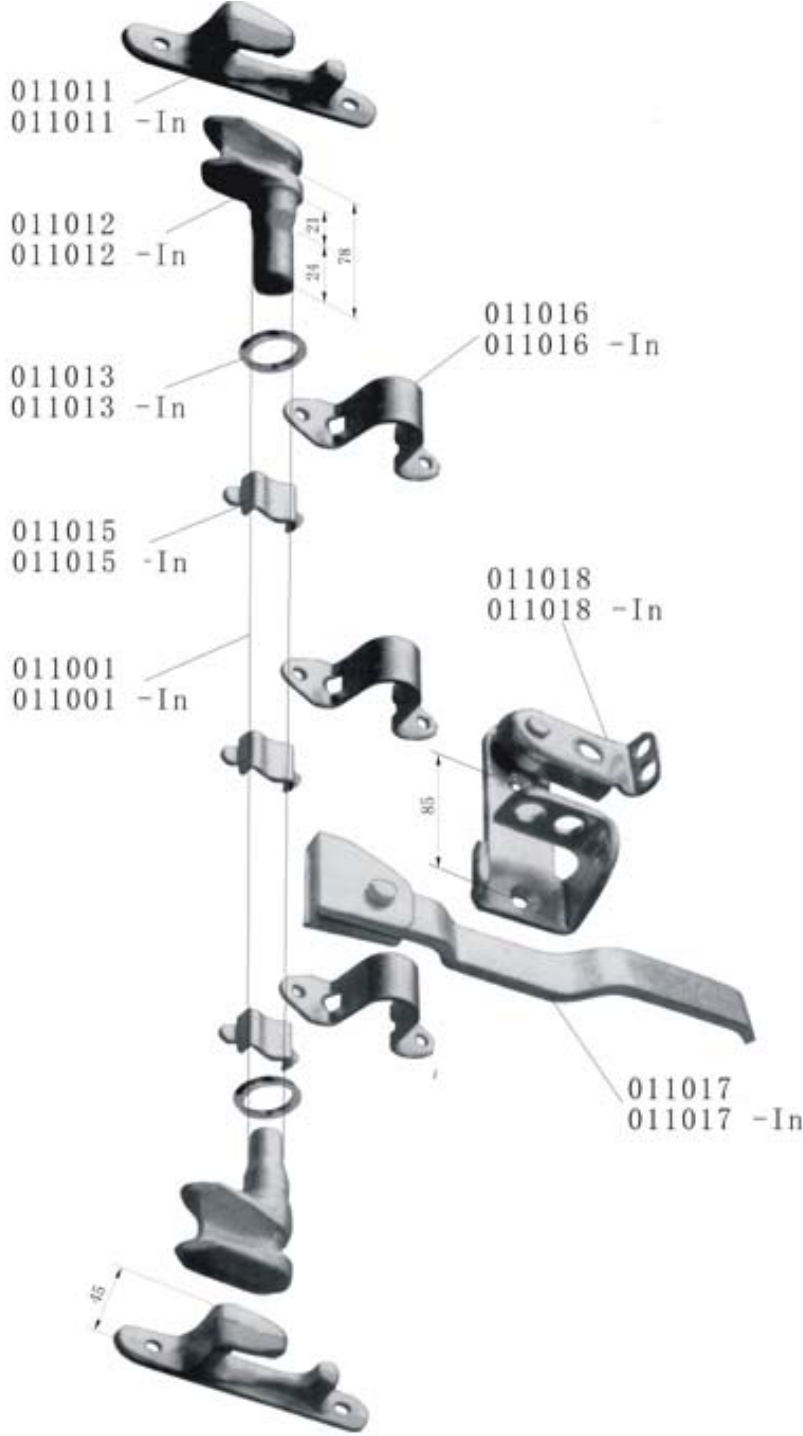

Trailer door gear (photo:011010)

Item No	Part Name	Weight	Material	Surface Treatment
011010	Trailer door gear	4.45KG	Mild Steel	Zinc plated
011010-In		4.38KG	Stainless Steel	Polished

Item No	Part Name	Quantity	Item No	Part Name	Quantity
011011-In	Keeper	2	011017-In	Handle&Hand Hub&Rivet	1
011012-In	Cam	2	011018-In	Retainer Catch	1
011013-In	Anti-Rack Ring	4	011001-In	Tube ϕ 27X2.5	1
011015-In/16-In	Bearing Bracket	3			