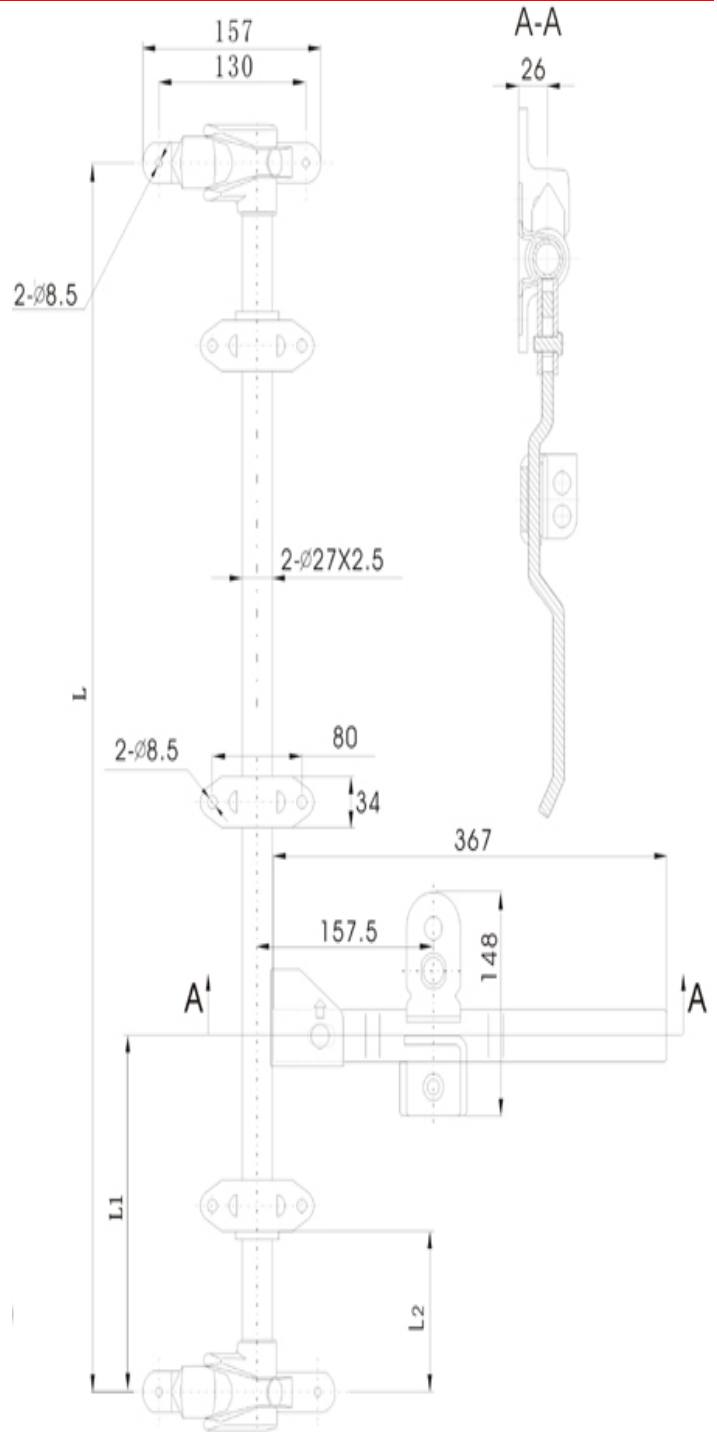

Trailer door gear (photo:011010)

Item No	Part Name	Weight	Material	Surface Treatment
011010	Trailer door gear	4.45KG	Mild Steel	Zinc plated
011010-In		4.38KG	Stainless Steel	Polished

Item No	Part Name	Quantity	Item No	Part Name	Quantity
011011-In	Keeper	2	011017-In	Handle&Hand Hub&Rivet	1
011012-In	Cam	2	011018-In	Retainer Catch	1
011013-In	Anti-Rack Ring	4	011001-In	Tube ∅ 27X2.5	1
011015-In/16-In	Bearing Bracket	3			