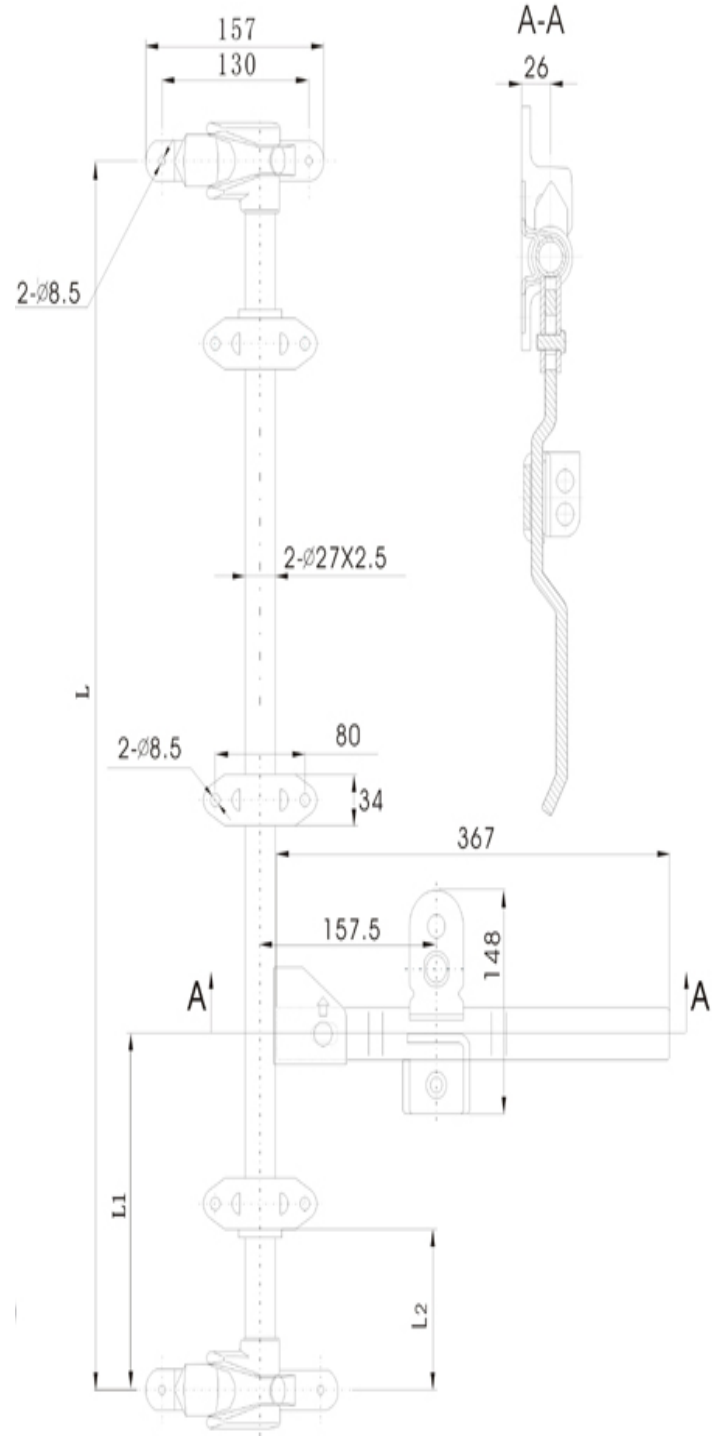

Trailer door gear (photo:011010)

Item No	Part Name	Weight	Material	Surface Treatment
011010	Trailer door gear	4.45KG	Mild Steel	Zinc plated
011010-In		4.38KG	Stainless Steel	Polished

Item No	Part Name	Quantity	Item No	Part Name	Quantity
011011-In	Keeper	2	011017-In	Handle&Hand Hub&Rivet	1
011012-In	Cam	2	011018-In	Retainer Catch	1
011013-In	Anti-Rack Ring	4	011001-In	Tube ϕ 27X2.5	1
011015-In/16-In	Bearing Bracket	3			