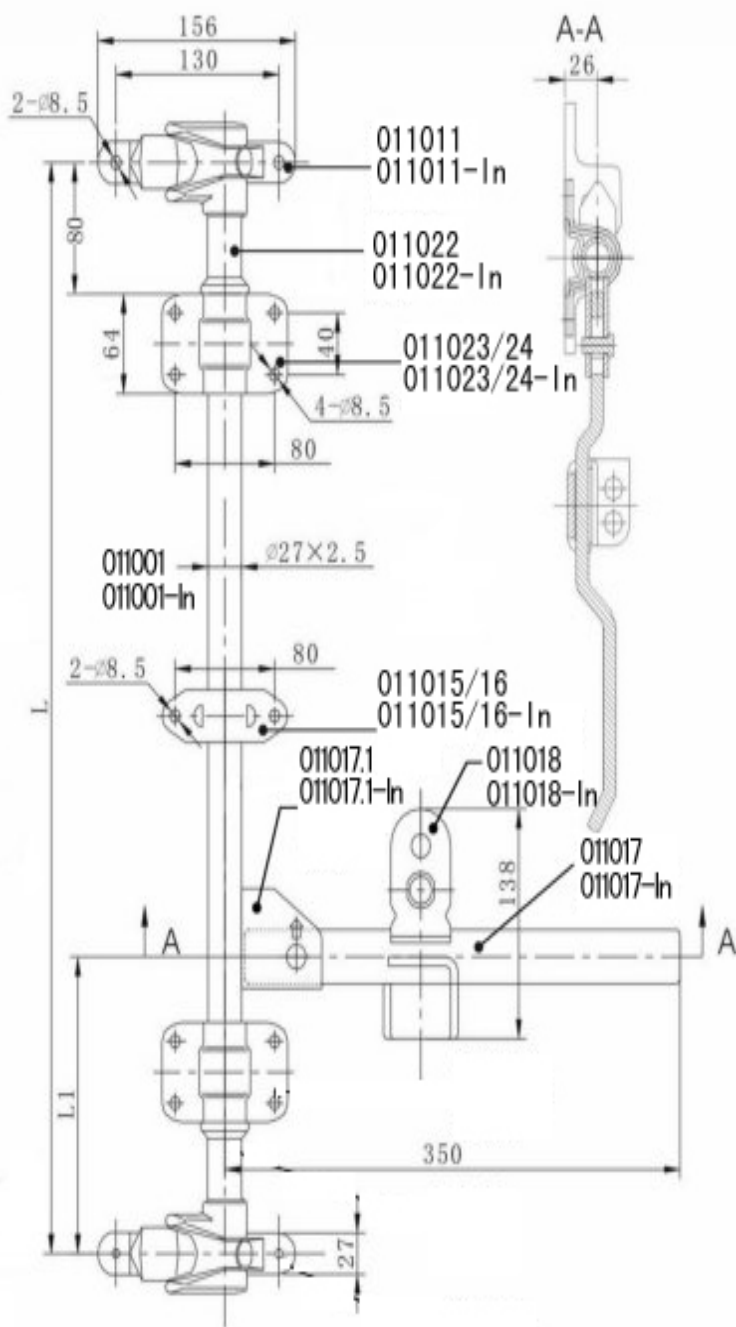

Trailer door gear (photo:011020)

Item No	Part Name	Weight	Material	Surface Treatment
011020	Trailer door gear	4.85KG	Mild Steel	Zinc plated
011020-In		4.8KG	Stainless Steel	Polished

Item No	Part Name	Quantity	Item No	Part Name	Quantity
011011-In	Keeper	2	011017.1-In	Hand Hub	1
011022-In	Cam	2	011017-In	Handle & Rivet	1
011023-In/24-In	Bearing Bracket	2	011018-In	Retainer Catch	1
011015-In/16-In	Bearing Bracket	1	011001-In	Tube ϕ 27X2.5	1