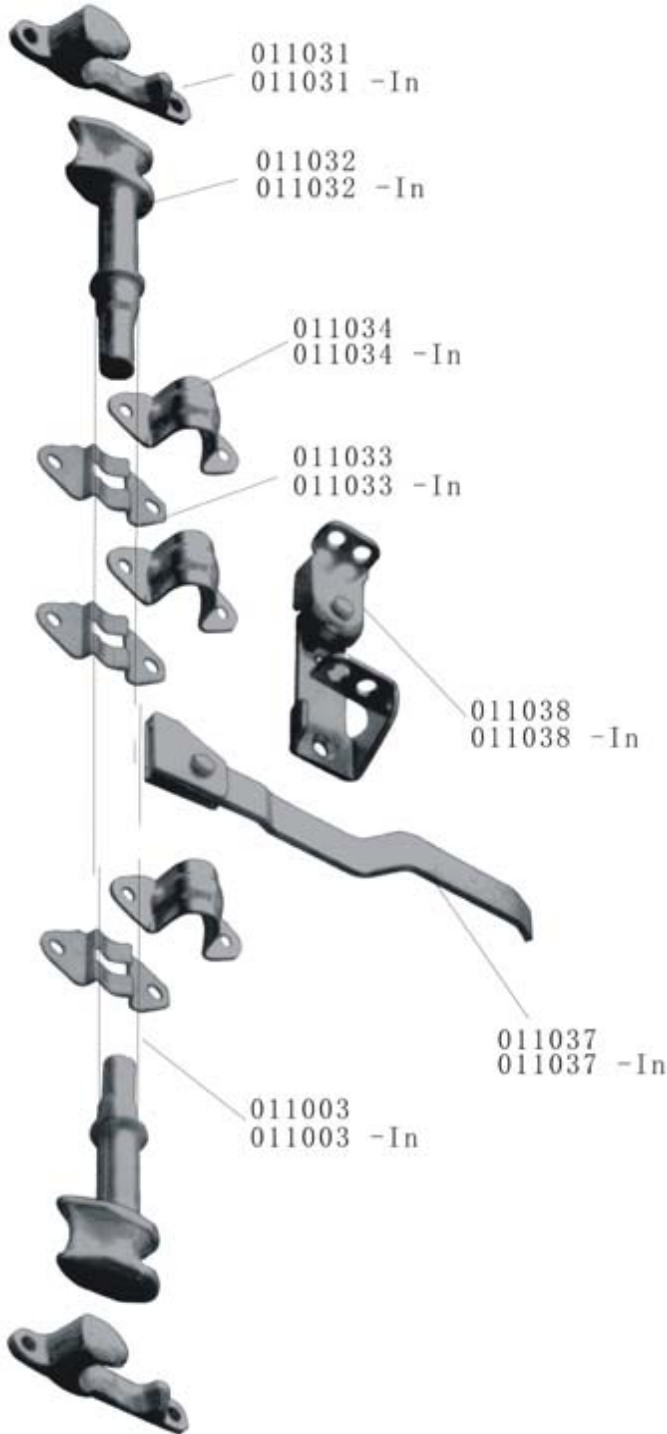

# 1

## Section ONE

# Trailer Door Gear

Trailer door gear (photo:011030)

Item No	Part Name	Weight	Material	Surface Treatment	
011030	Trailer door gear	2.95KG	Mild Steel	Zinc plated	
011030-In		2.83KG	Stainless Steel	Polished	
Item No	Part Name	Quantity	Item No	Part Name	Quantity
011031-In	Keeper	2	011037-In	Handle&Hand Hub&Rivet	1
011032-In	Cam	2	011038-In	Retainer Catch	1
011033-In/34-In	Bearing Bracket	3	011002-In	Tube $\phi$ 22X2.0	1