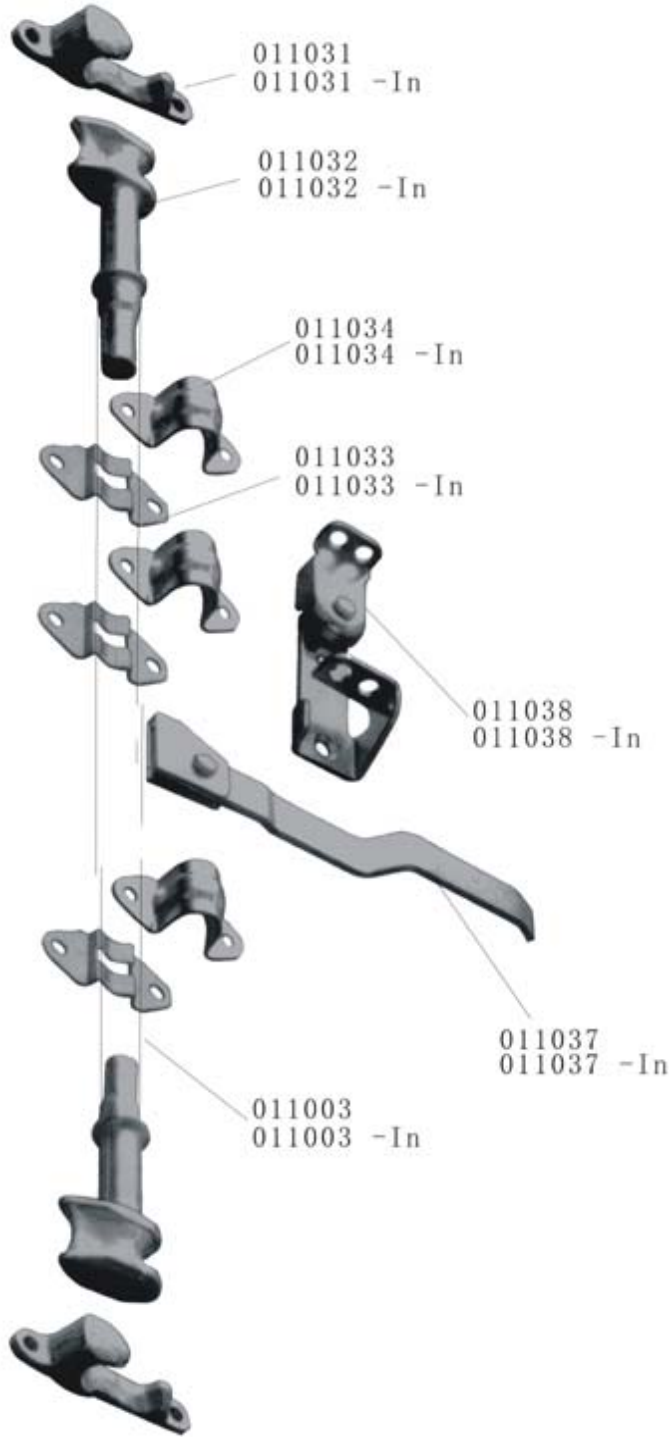

# 1

## Section ONE

# Trailer Door Gear

Trailer door gear (photo:011030)

Item No	Part Name	Weight	Material	Surface Treatment	
011030	Trailer door gear	2.95KG	Mild Steel	Zinc plated	
011030-In		2.83KG	Stainless Steel	Polished	
Item No	Part Name	Quantity	Item No	Part Name	Quantity
011031-In	Keeper	2	011037-In	Handle&Hand Hub&Rivet	1
011032-In	Cam	2	011038-In	Retainer Catch	1
011033-In/34-In	Bearing Bracket	3	011002-In	Tube $\phi$ 22X2.0	1