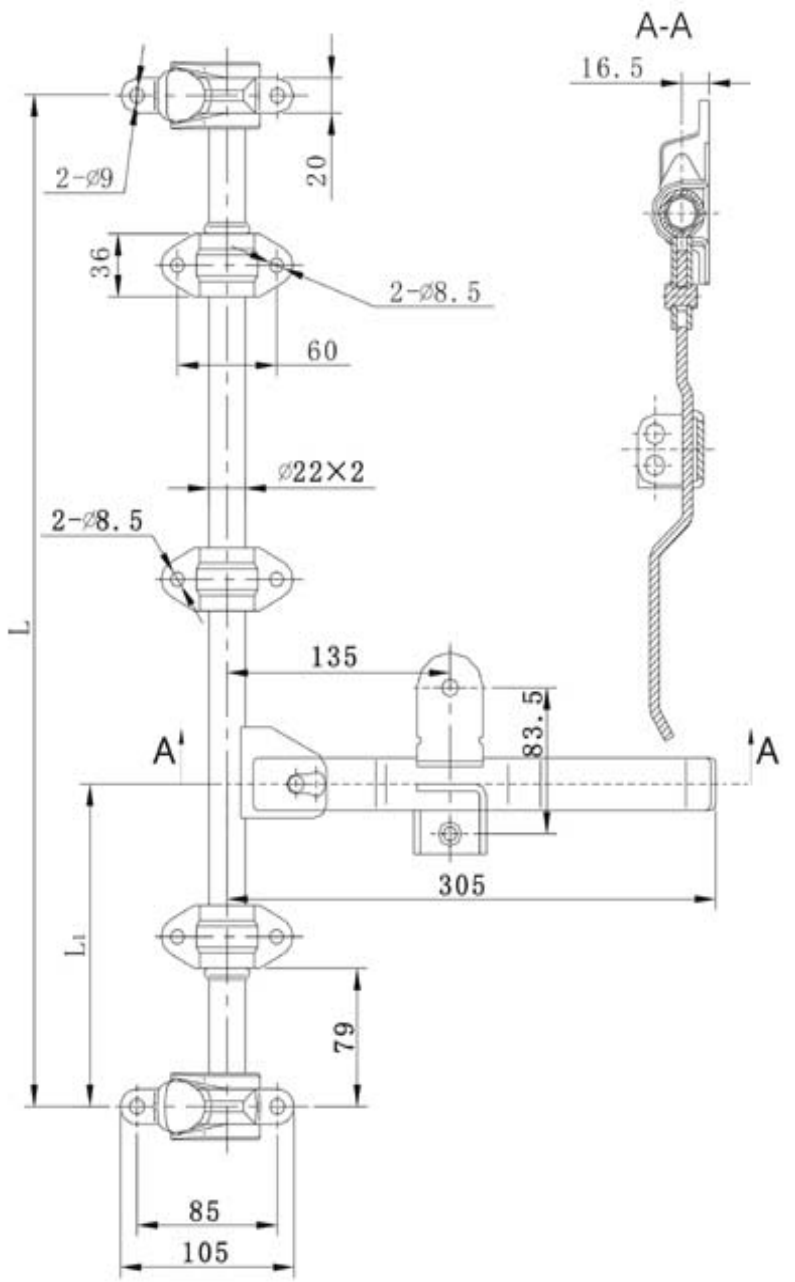

## Section ONE

# Trailer Door Gear

Trailer door gear (photo:011030)

Item No	Part Name	Weight	Material	Surface Treatment	
011030	Trailer door gear	2.95KG	Mild Steel	Zinc plated	
011030-In		2.83KG	Stainless Steel	Polished	
Item No	Part Name	Quantity	Item No	Part Name	Quantity
011031-In	Keeper	2	011037-In	Handle&Hand Hub&Rivet	1
011032-In	Cam	2	011038-In	Retainer Catch	1
011033-In/34-In	Bearing Bracket	3	011002-In	Tube $\phi$ 22X2.0	1