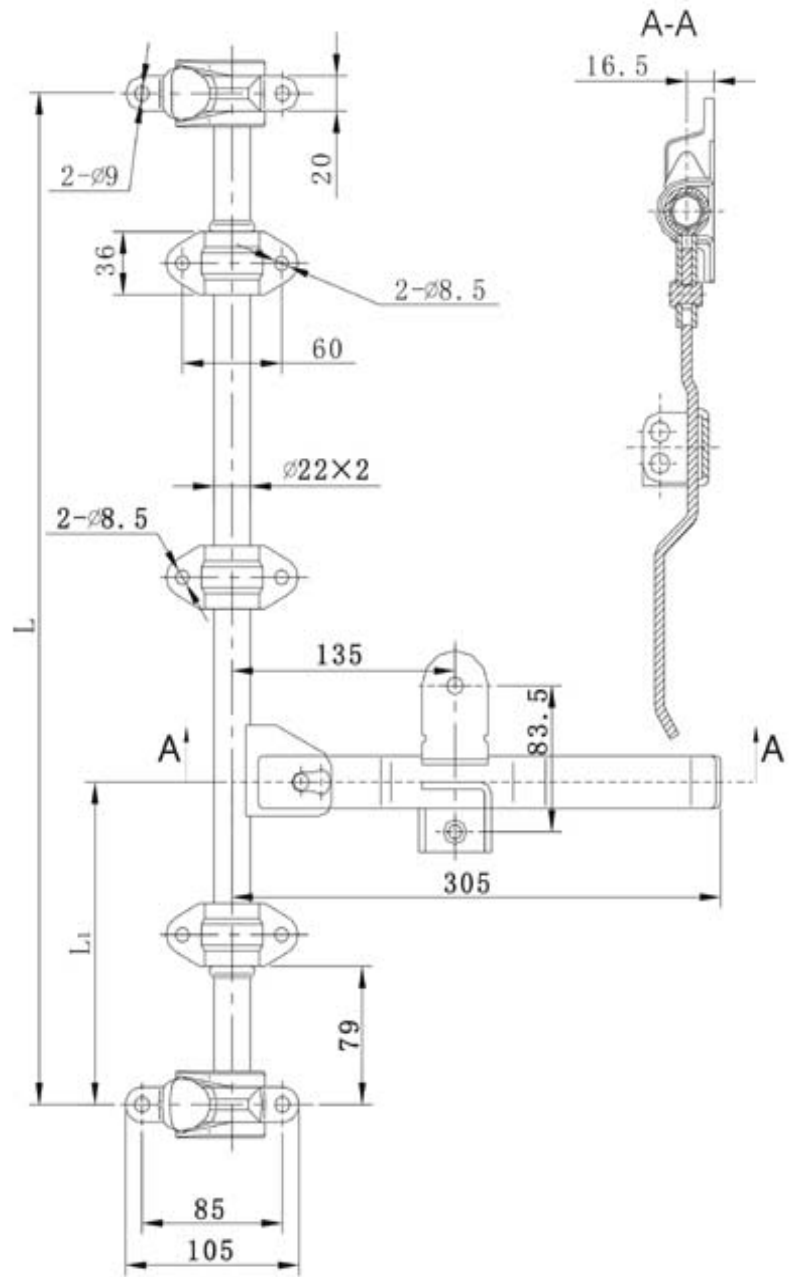

## Section ONE

# Trailer Door Gear

Trailer door gear (photo:011030)

Item No	Part Name	Weight	Material	Surface Treatment	
011030	Trailer door gear	2.95KG	Mild Steel	Zinc plated	
011030-In		2.83KG	Stainless Steel	Polished	
Item No	Part Name	Quantity	Item No	Part Name	Quantity
011031-In	Keeper	2	011037-In	Handle&Hand Hub&Rivet	1
011032-In	Cam	2	011038-In	Retainer Catch	1
011033-In/34-In	Bearing Bracket	3	011002-In	Tube $\phi$ 22X2.0	1