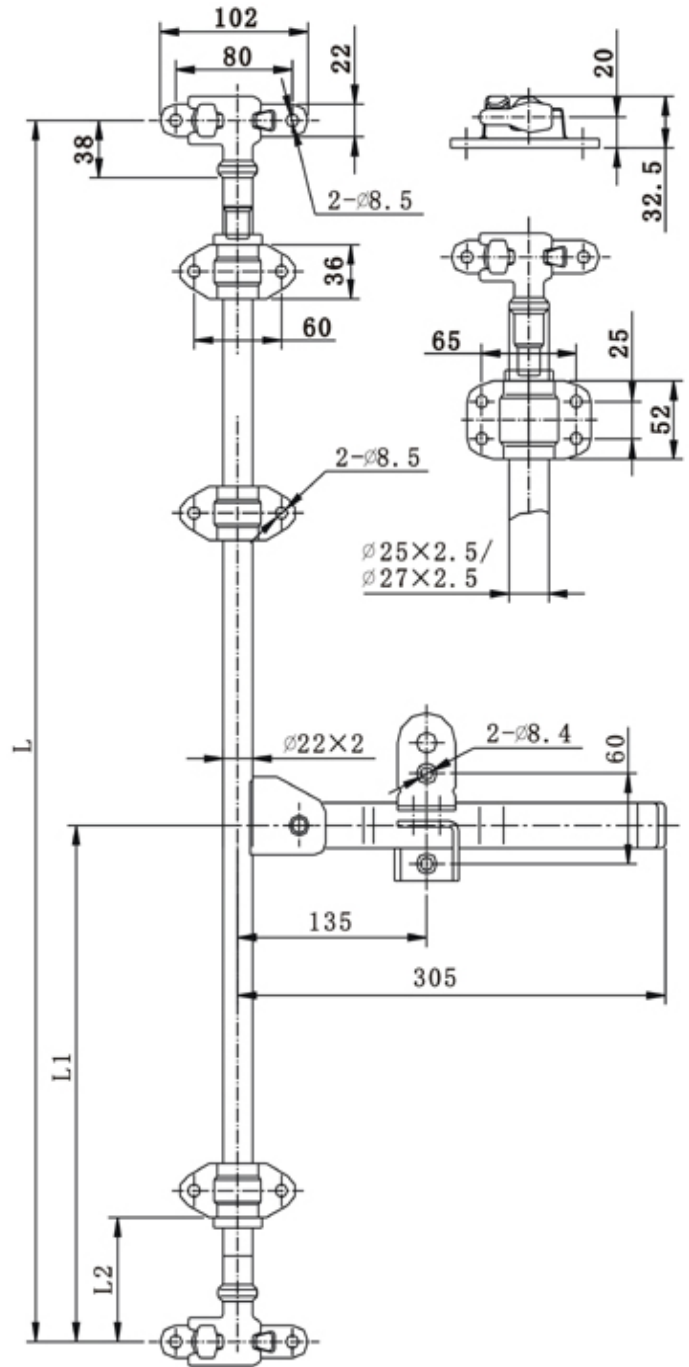

1

Section ONE

Trailer Door Gear

Trailer door gear (photo:011070)

Item No	Part Name	Weight	Material	Surface Treatment
011070	Trailer door gear	2.45KG	Mild Steel	Zinc plated

Item No	Part Name	Quantity	Item No	Part Name	Quantity
011071	Keeper	2	011037	Handle&Hand Hub&Rivet	1
011072	Cam	2	011038	Retainer Catch	1
011073	Anti-Rack Ring	2	011002	Tube ϕ 22X2.0	1
011075/76	Bearing Bracket	3			