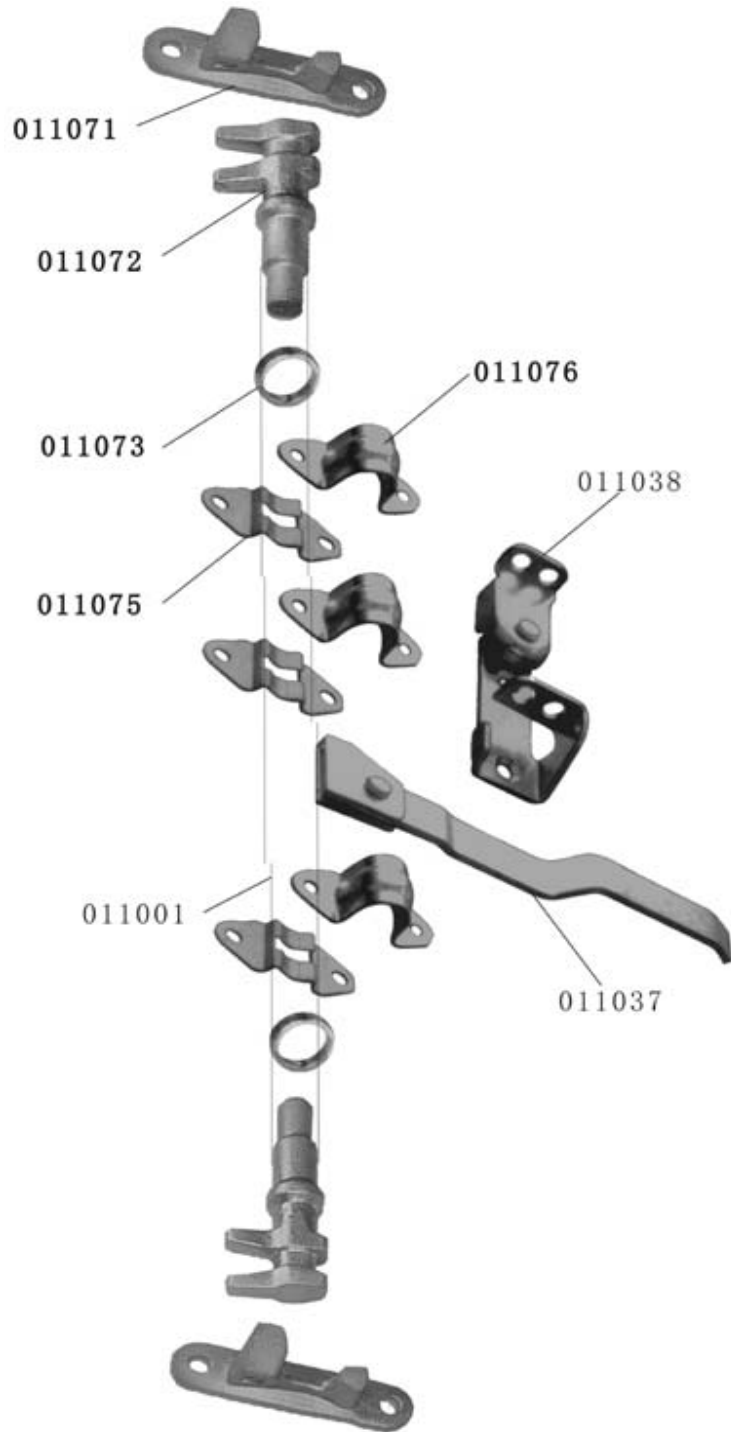

1

Section ONE

Trailer Door Gear

Trailer door gear (photo:011070)

Item No	Part Name	Weight	Material	Surface Treatment
011070	Trailer door gear	2.45KG	Mild Steel	Zinc plated

Item No	Part Name	Quantity	Item No	Part Name	Quantity
011071	Keeper	2	011037	Handle&Hand Hub&Rivet	1
011072	Cam	2	011038	Retainer Catch	1
011073	Anti-Rack Ring	2	011002	Tube ϕ 22X2.0	1
011075/76	Bearing Bracket	3			