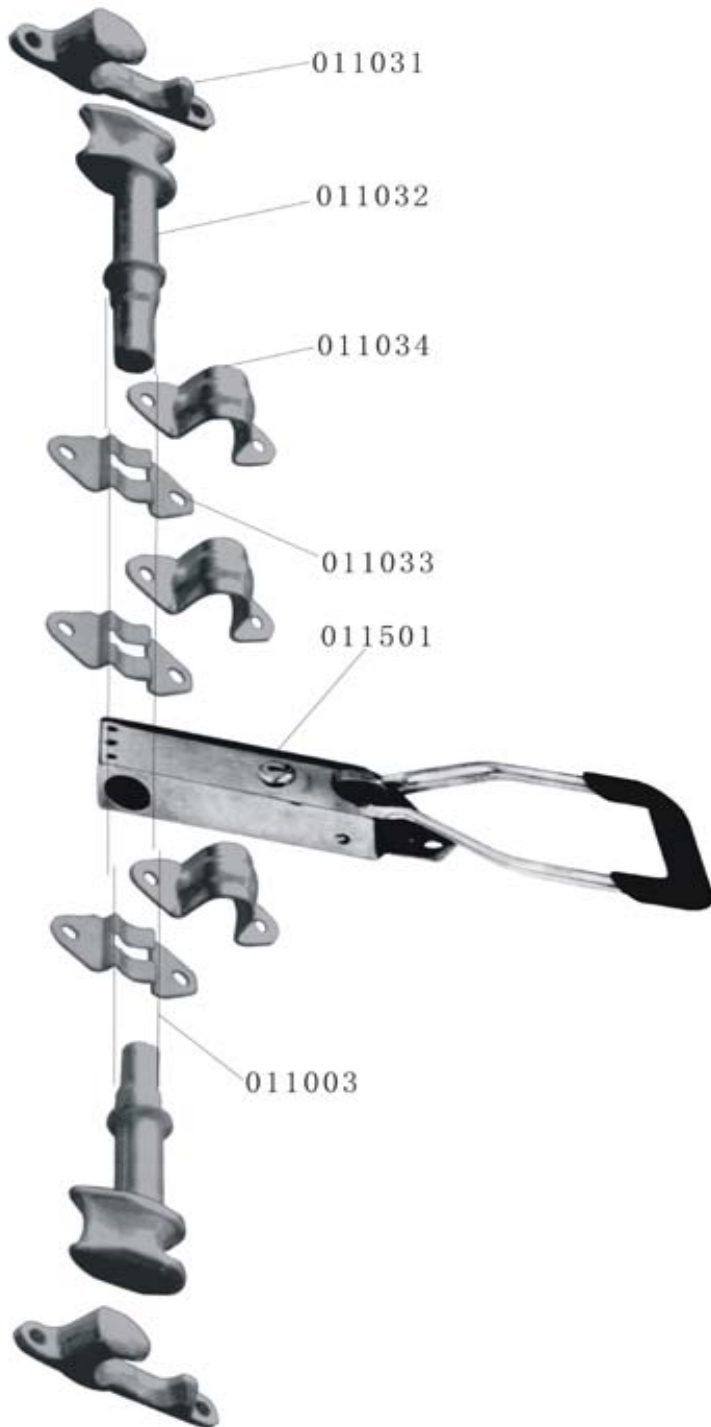

Trailer door gear (photo:011100)

Item No	Part Name	Weight	Material	Surface Treatment	
011100	Trailer door gear	2.25KG	Mild Steel	Zinc plated	
011100-In		2.16KG	Stainless Steel	Polished	
Item No	Part Name	Quantity	Item No	Part Name	Quantity
011031	Keeper	2	011501	Door Locking Handle	1
011032	Cam	2			
011033/34	Bearing Bracket	3			
011002	Tube φ 22X2.0	1			