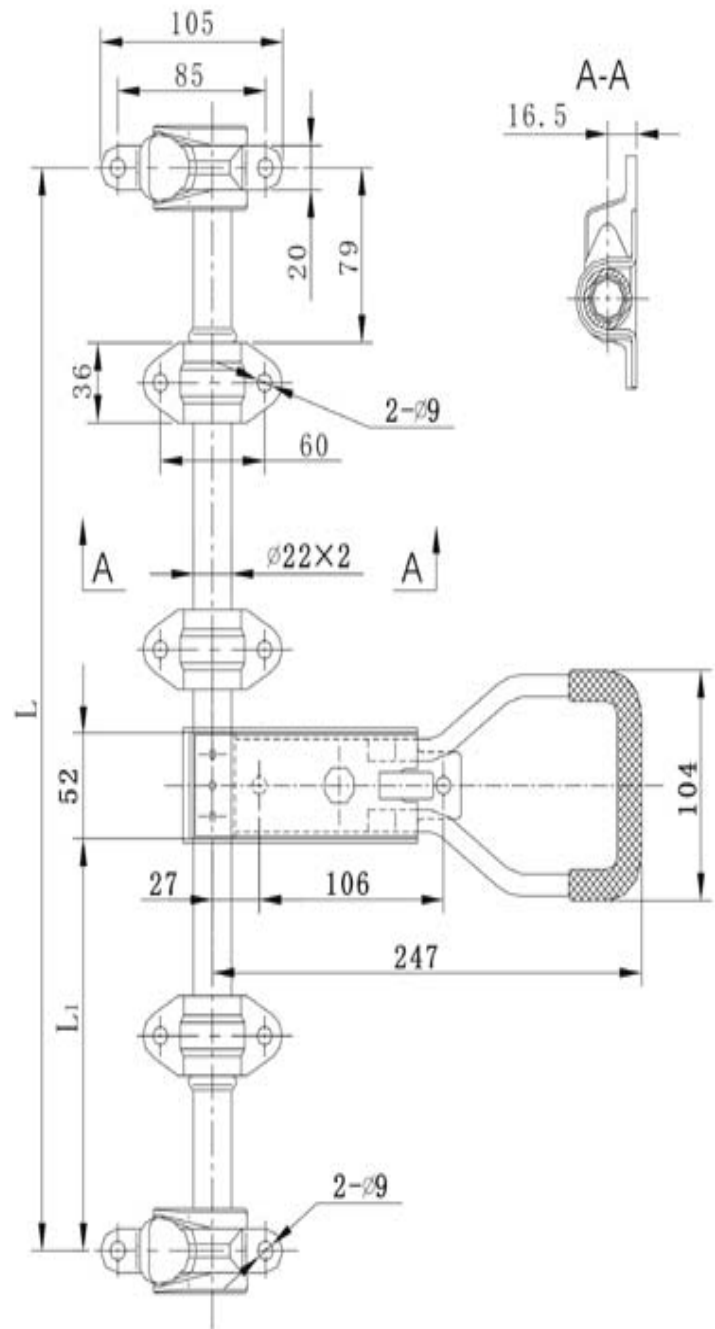

Trailer door gear (photo:011100)

Item No	Part Name	Weight	Material	Surface Treatment	
011100	Trailer door gear	2.25KG	Mild Steel	Zinc plated	
011100-In		2.16KG	Stainless Steel	Polished	
Item No	Part Name	Quantity	Item No	Part Name	Quantity
011031	Keeper	2	011501	Door Locking Handle	1
011032	Cam	2			
011033/34	Bearing Bracket	3			
011002	Tube φ 22X2.0	1			