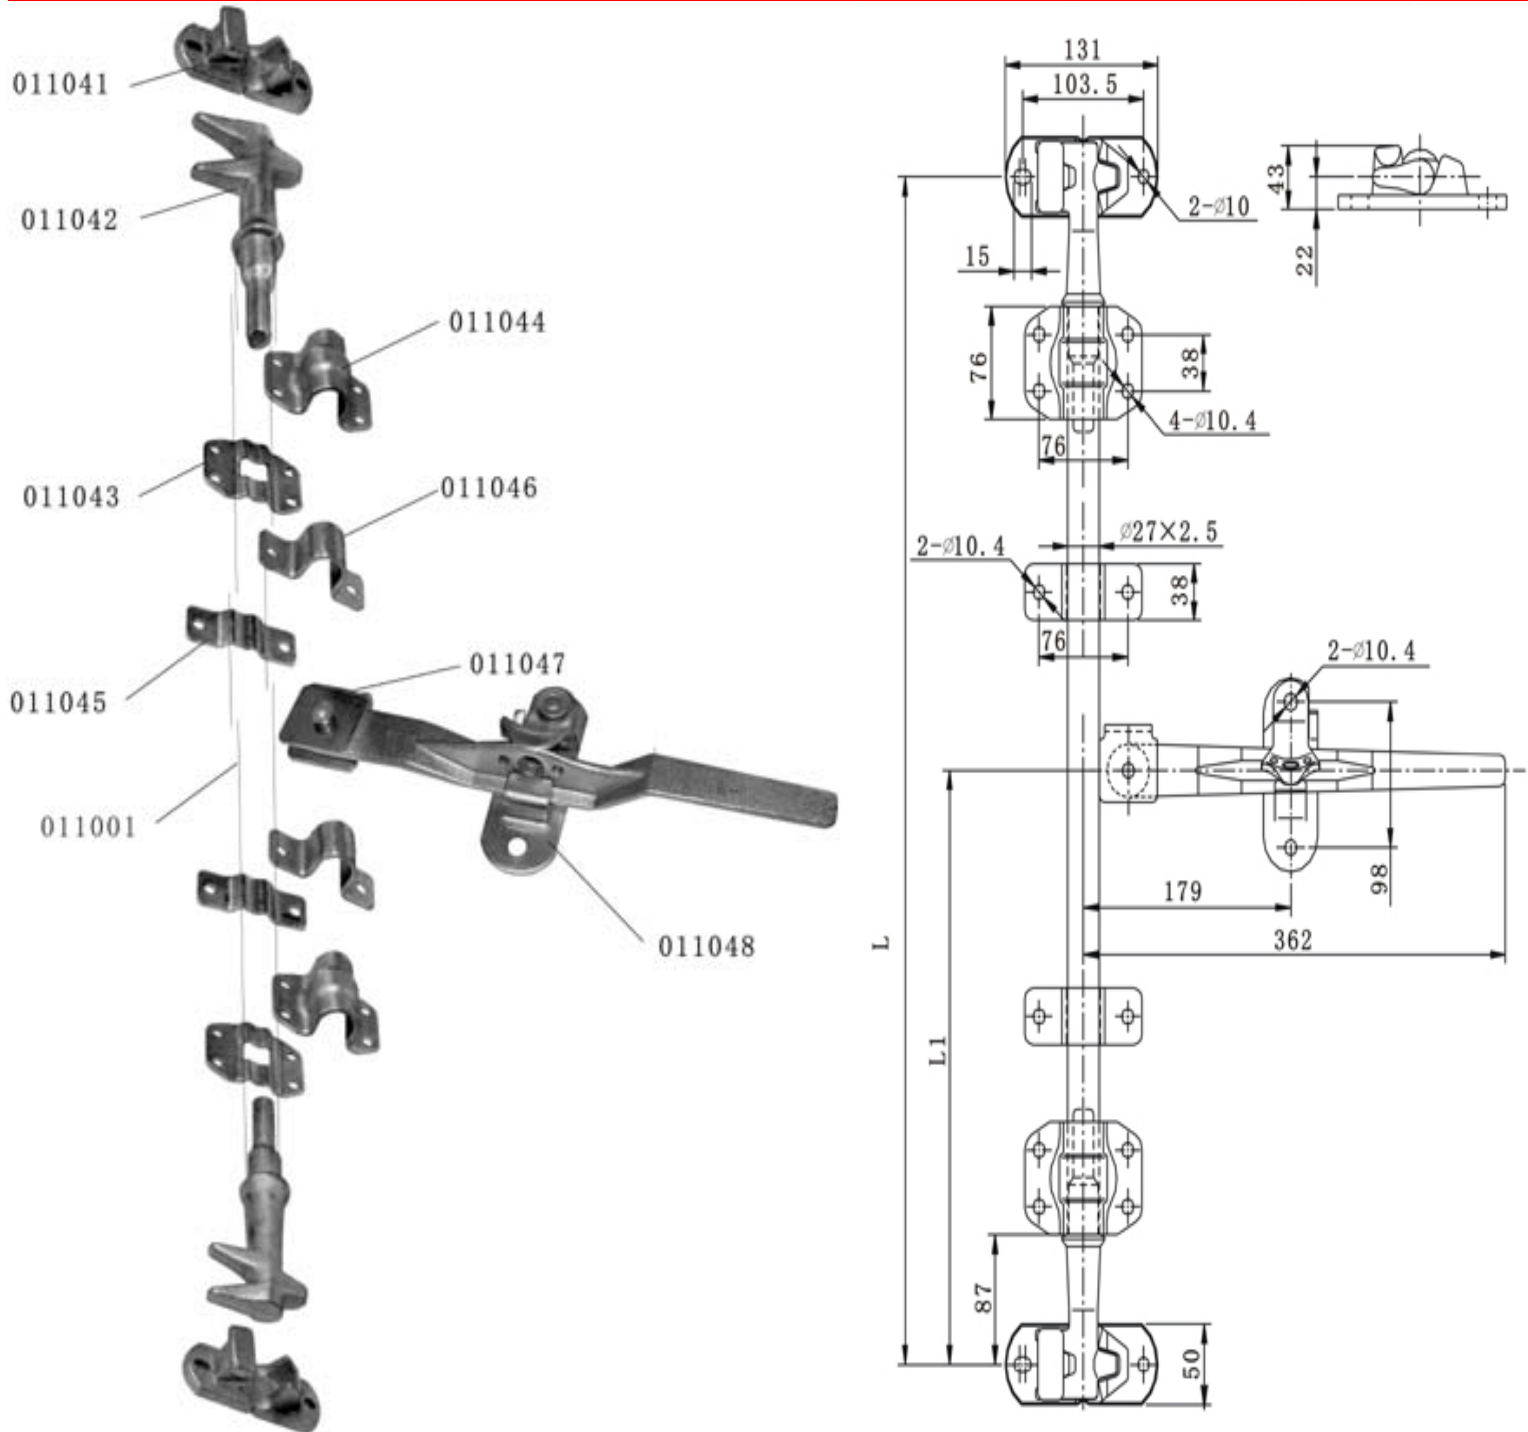

Trailer door gear (photo:011040)

Item No	Part Name	Weight	Material	Surface Treatment	
011040	Trailer door gear	5.65KG	Mild Steel	Zinc plated	
Item No	Part Name	Quantity	Item No	Part Name	Quantity
011041	Keeper	2	011047	Handle&Hand Hub&Rivet	1
011042	Cam	2	011048	Retainer Catch	1
011043/44	Bearing Bracket	2	011001	Tube $\phi$ 27X2.5	1
011045/46	Bearing Bracket	2			