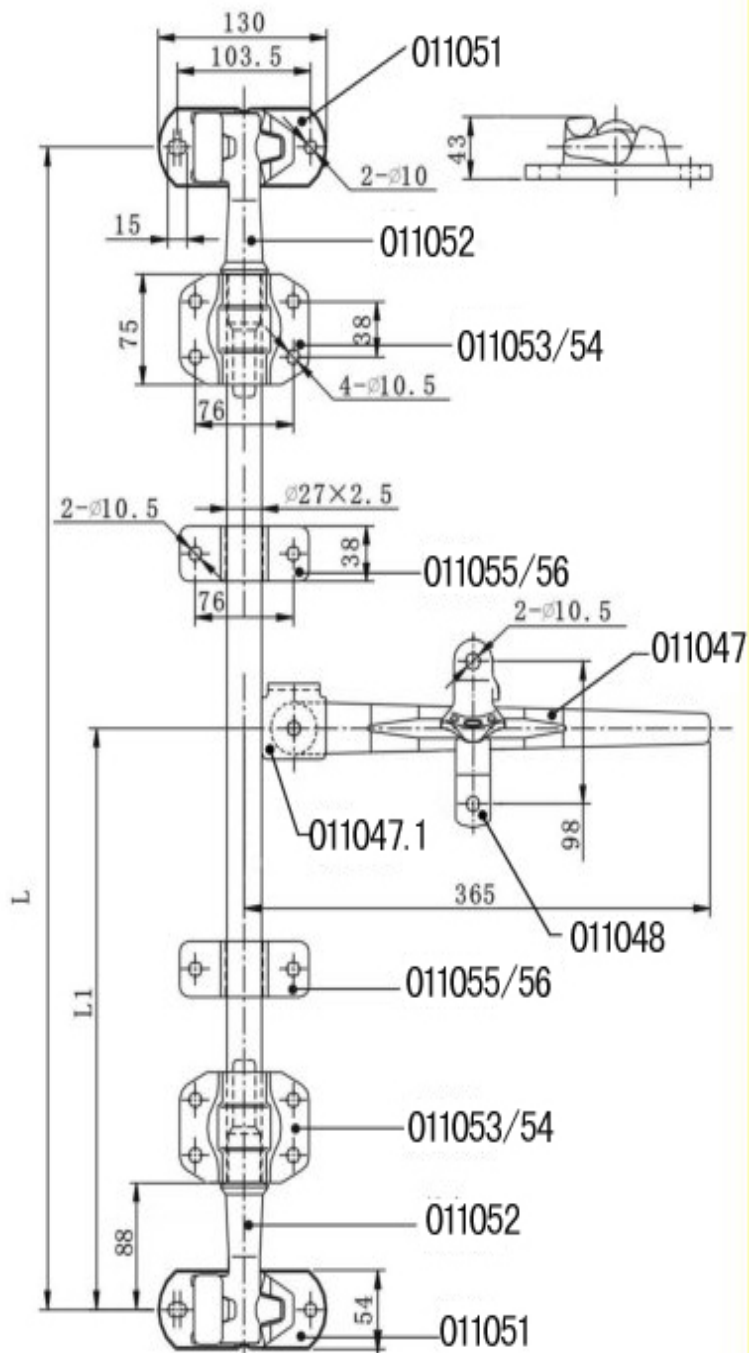

1

Section ONE

Trailer Door Gear

Trailer door gear (photo:011050)

Item No	Part Name	Weight	Material	Surface Treatment
011050	Trailer door gear	5.65KG	Mild Steel	Zinc plated

Item No	Part Name	Quantity	Item No	Part Name	Quantity
011051	Keeper	2	011047.1	Hand Hub	1
011052	Cam	2	011047	Handle&Rivet	1
011053/54	Anti-Rack Ring	2	011048	Retainer Catch	1
011055/56	Bearing Bracket	2	011001	Tube ∅ 27X2.5	1