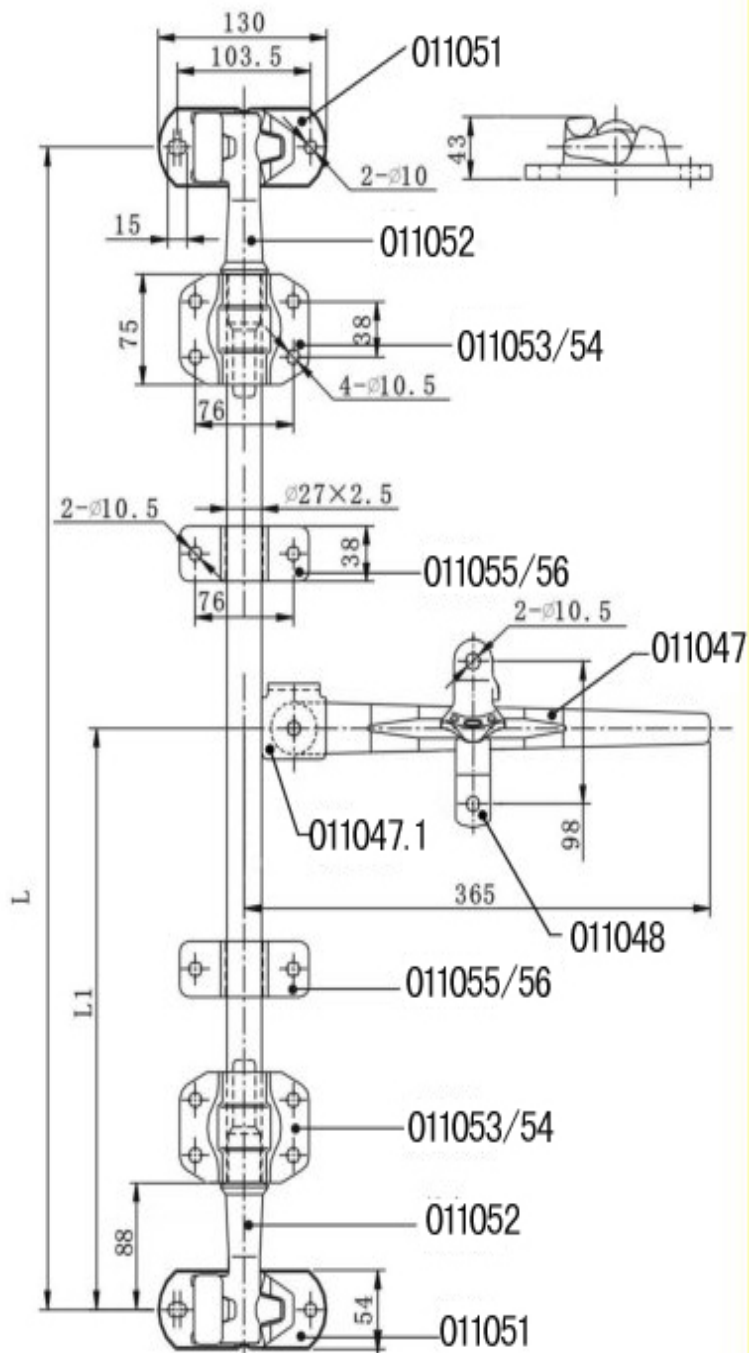

Trailer door gear (photo:011050)

Item No	Part Name	Weight	Material	Surface Treatment
011050	Trailer door gear	5.65KG	Mild Steel	Zinc plated

Item No	Part Name	Quantity	Item No	Part Name	Quantity
011051	Keeper	2	011047.1	Hand Hub	1
011052	Cam	2	011047	Handle&Rivet	1
011053/54	Anti-Rack Ring	2	011048	Retainer Catch	1
011055/56	Bearing Bracket	2	011001	Tube ϕ 27X2.5	1