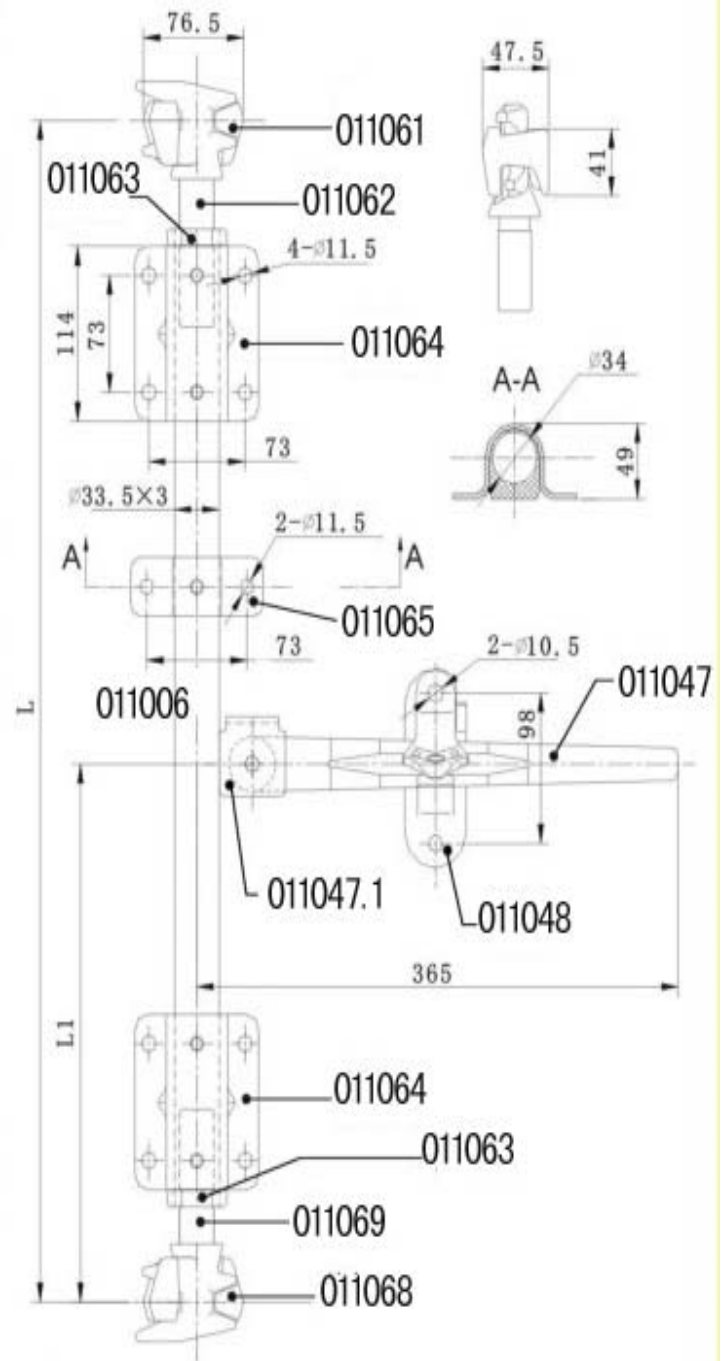

Trailer door gear (photo:011060)

Item No	Part Name	Weight	Material	Surface Treatment
011060	Trailer door gear	4.64KG	Mild Steel	Zinc plated

Item No	Part Name	Quantity	Item No	Part Name	Quantity
011061/68	Keeper	1	011047.1	Hand Hub	1
011062/69	Cam	1	011047	Handle&Rivet	1
011063	Anti-Rack Ring	4	011048	Retainer Catch	1
011064/65	Bearing Bracket	2	011006	Tube $\phi 33.5 \times 3$	1